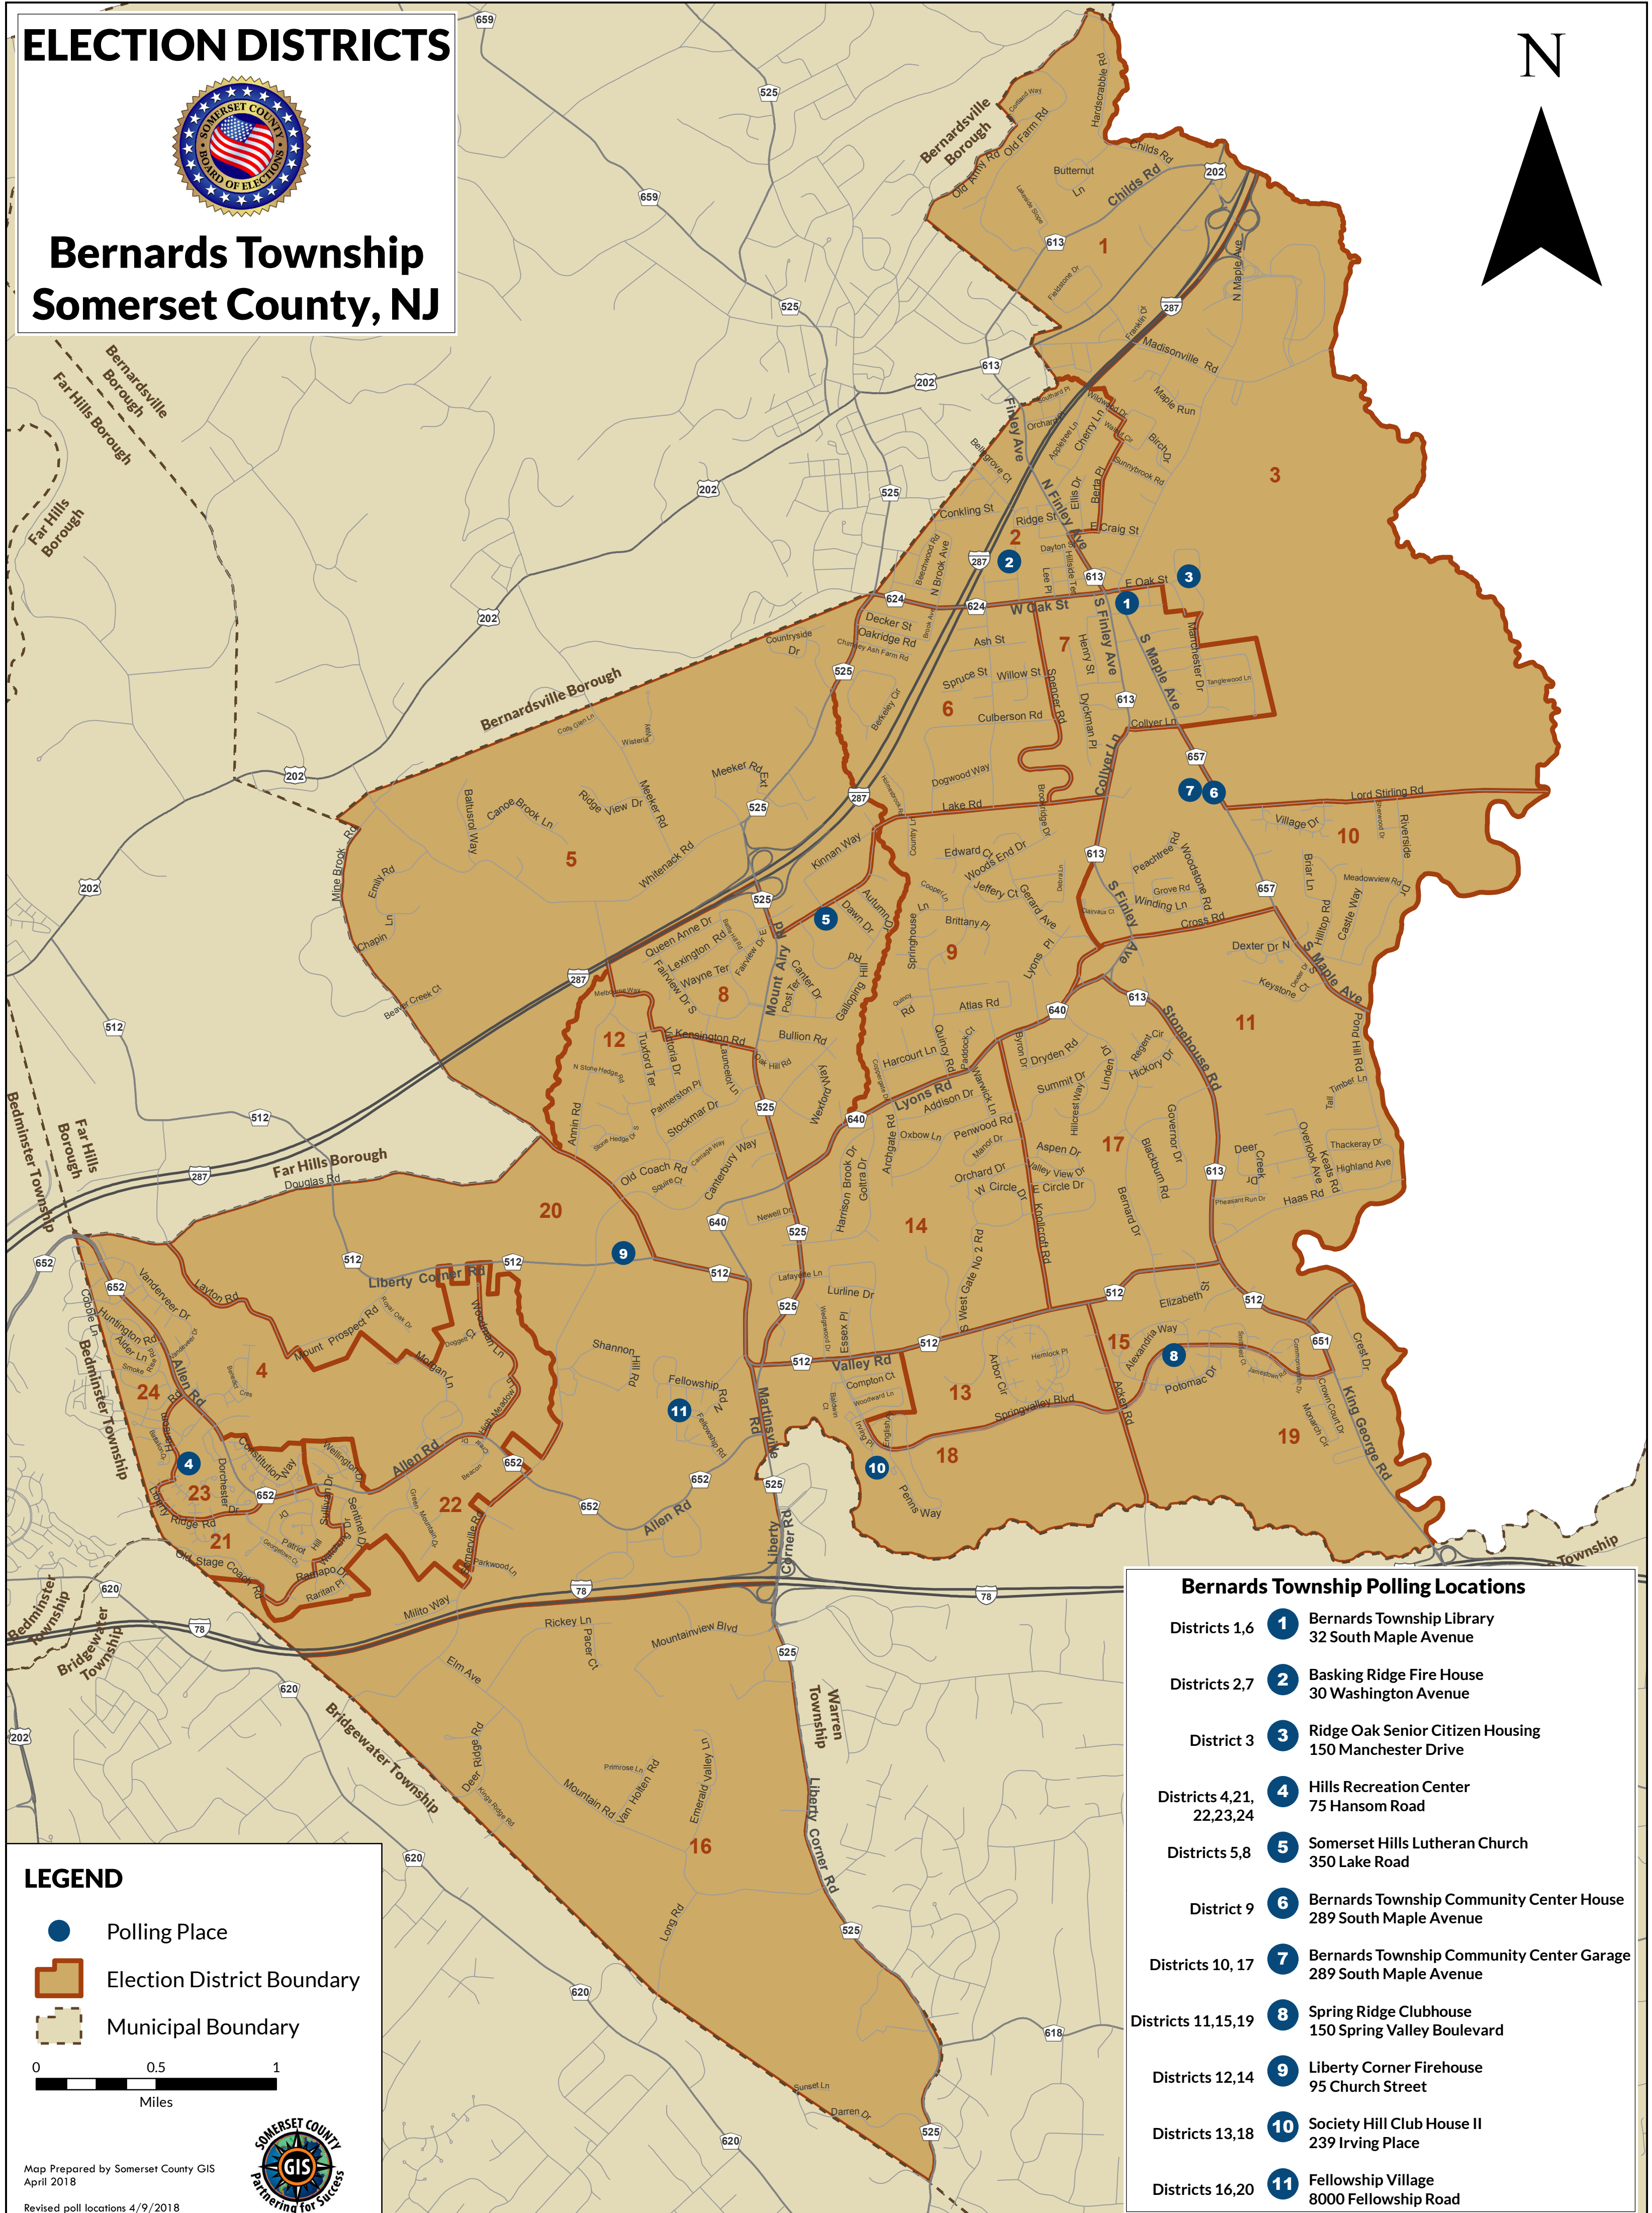

ELECTION DISTRICTS

Bernards Township Somerset County, NJ

Bernards Township Polling Locations	
Districts 1,6	1 Bernards Township Library 32 South Maple Avenue
Districts 2,7	2 Basking Ridge Fire House 30 Washington Avenue
District 3	3 Ridge Oak Senior Citizen Housing 150 Manchester Drive
Districts 4,21, 22,23,24	4 Hills Recreation Center 75 Hansom Road
Districts 5,8	5 Somerset Hills Lutheran Church 350 Lake Road
District 9	6 Bernards Township Community Center House 289 South Maple Avenue
Districts 10, 17	7 Bernards Township Community Center Garage 289 South Maple Avenue
Districts 11,15,19	8 Spring Ridge Clubhouse 150 Spring Valley Boulevard
Districts 12,14	9 Liberty Corner Firehouse 95 Church Street
Districts 13,18	10 Society Hill Club House II 239 Irving Place
Districts 16,20	11 Fellowship Village 8000 Fellowship Road

LEGEND

- Polling Place
- Election District Boundary
- Municipal Boundary

0 0.5 1
Miles