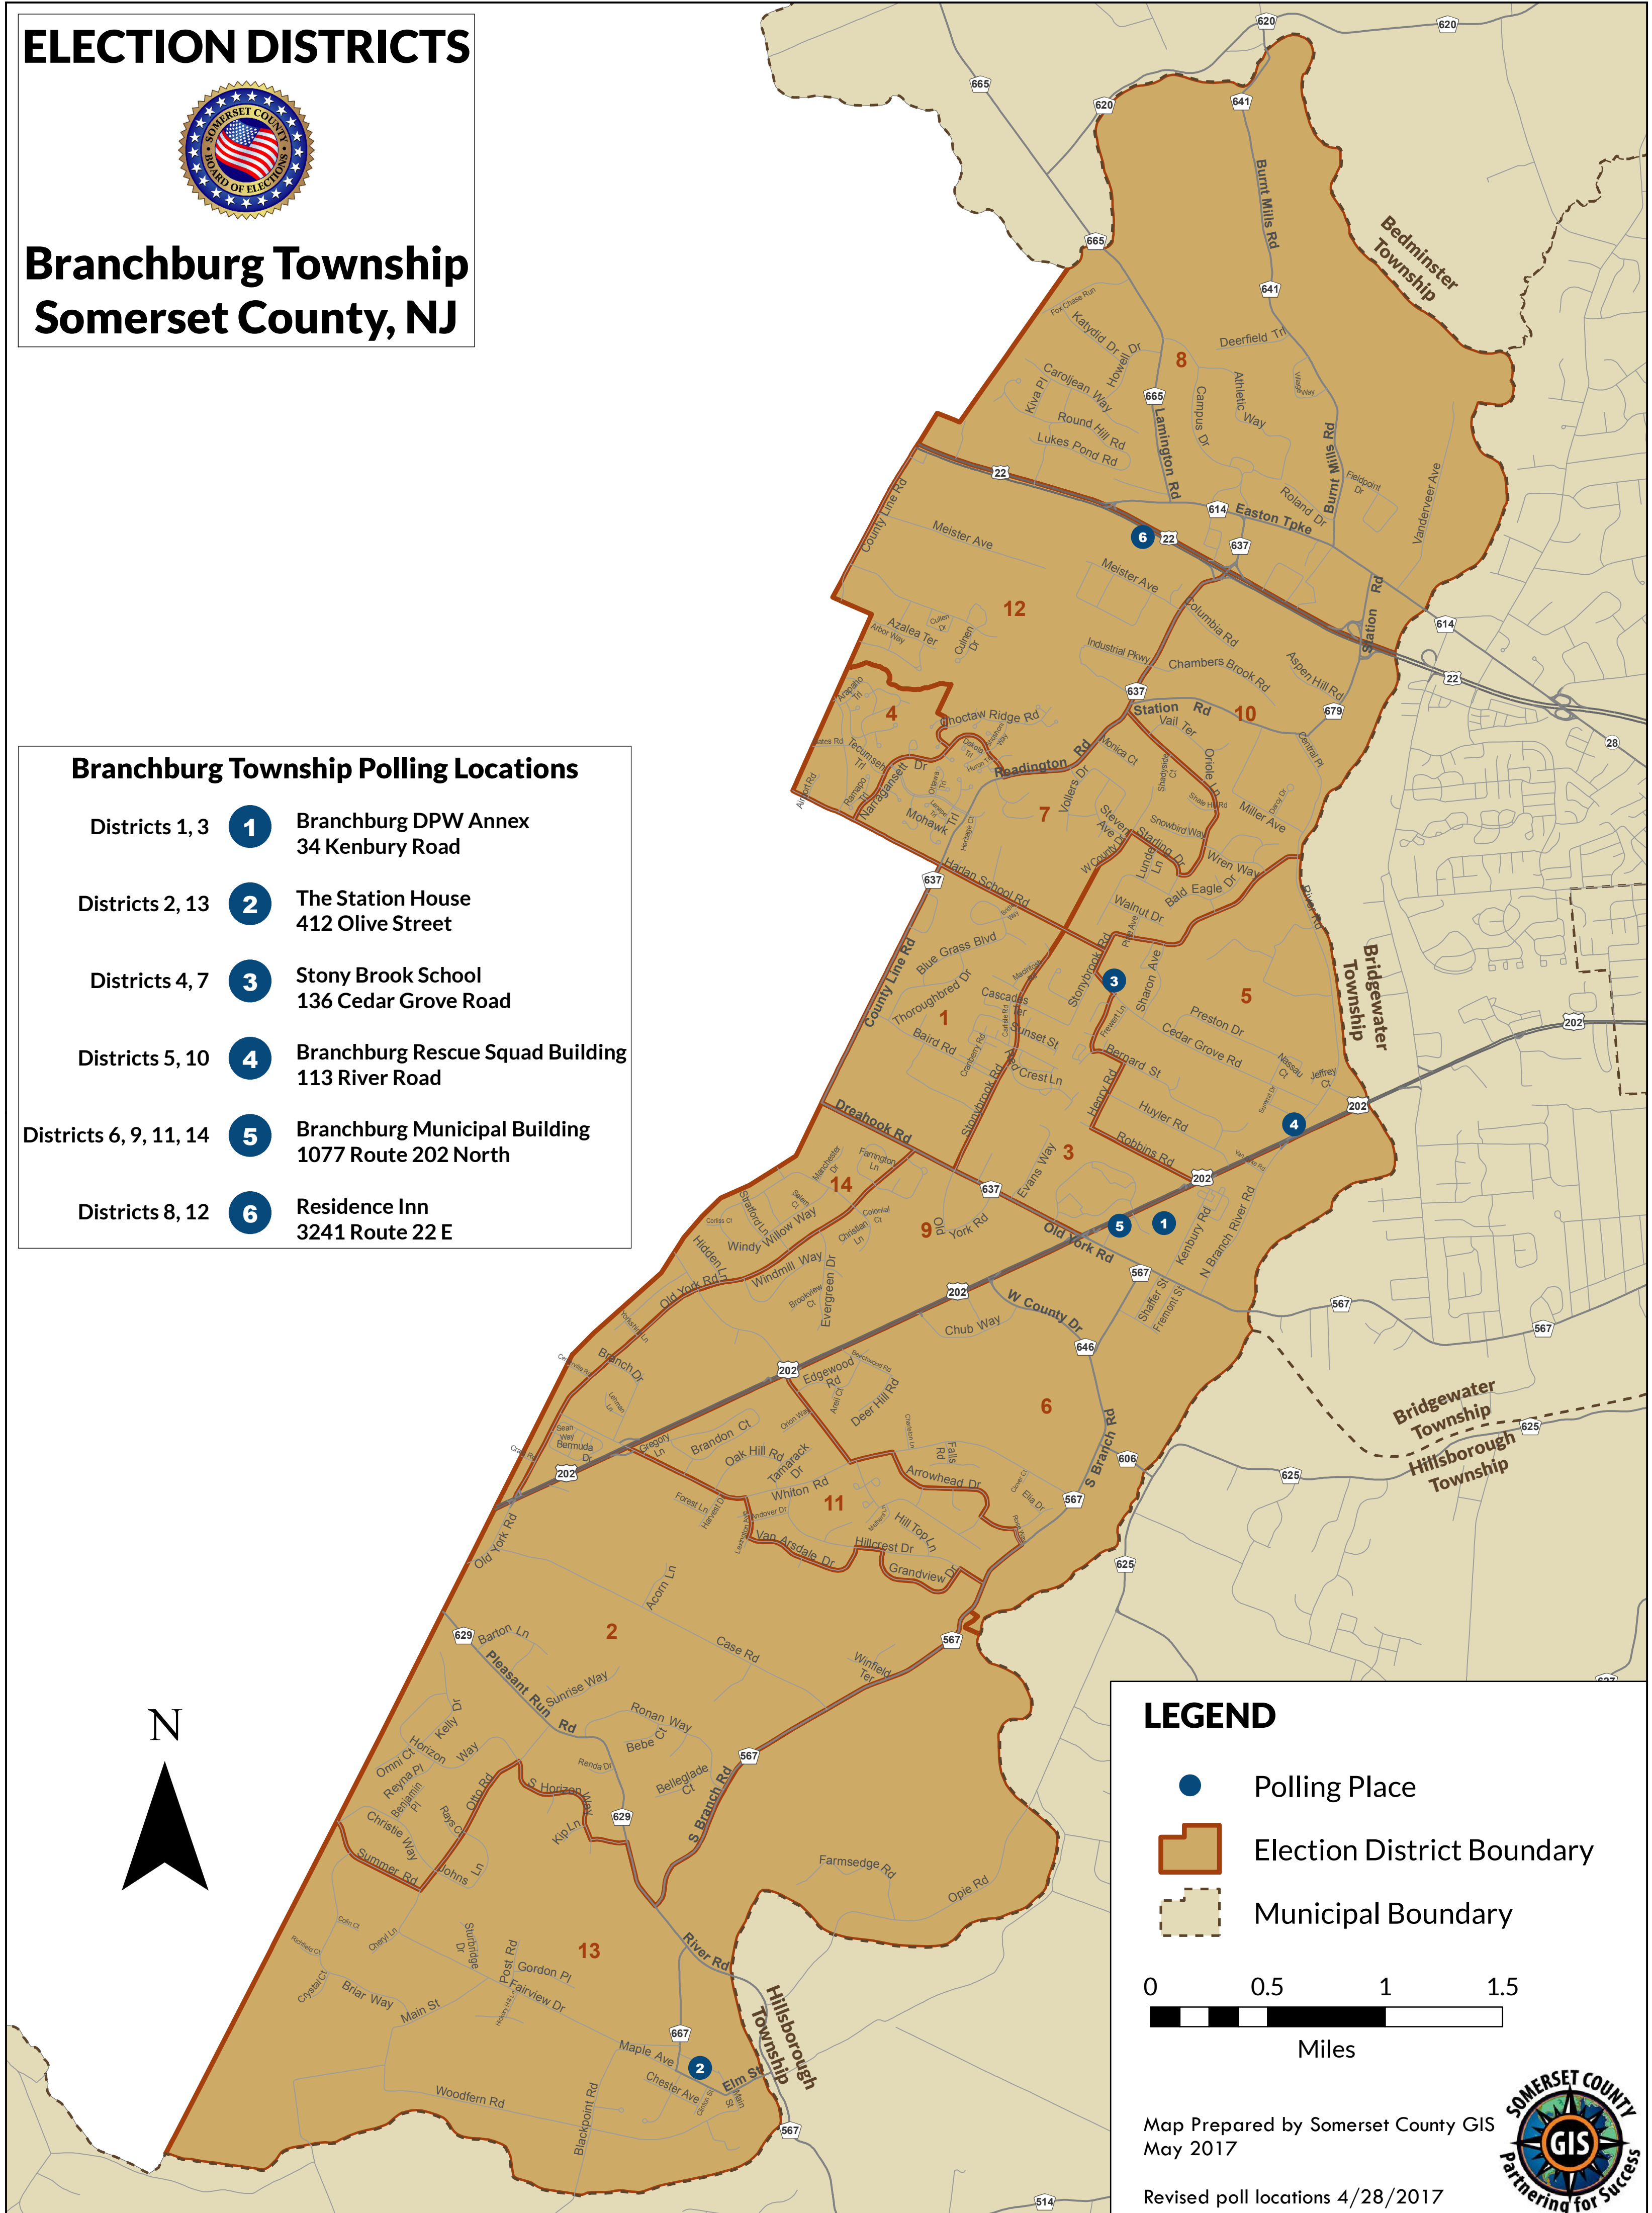

ELECTION DISTRICTS

Branchburg Township Somerset County, NJ

Branchburg Township Polling Locations

- Districts 1, 3 **1** Branchburg DPW Annex
34 Kenbury Road
- Districts 2, 13 **2** The Station House
412 Olive Street
- Districts 4, 7 **3** Stony Brook School
136 Cedar Grove Road
- Districts 5, 10 **4** Branchburg Rescue Squad Building
113 River Road
- Districts 6, 9, 11, 14 **5** Branchburg Municipal Building
1077 Route 202 North
- Districts 8, 12 **6** Residence Inn
3241 Route 22 E

LEGEND

- Polling Place
- Election District Boundary
- Municipal Boundary

Map Prepared by Somerset County GIS
May 2017

Revised poll locations 4/28/2017