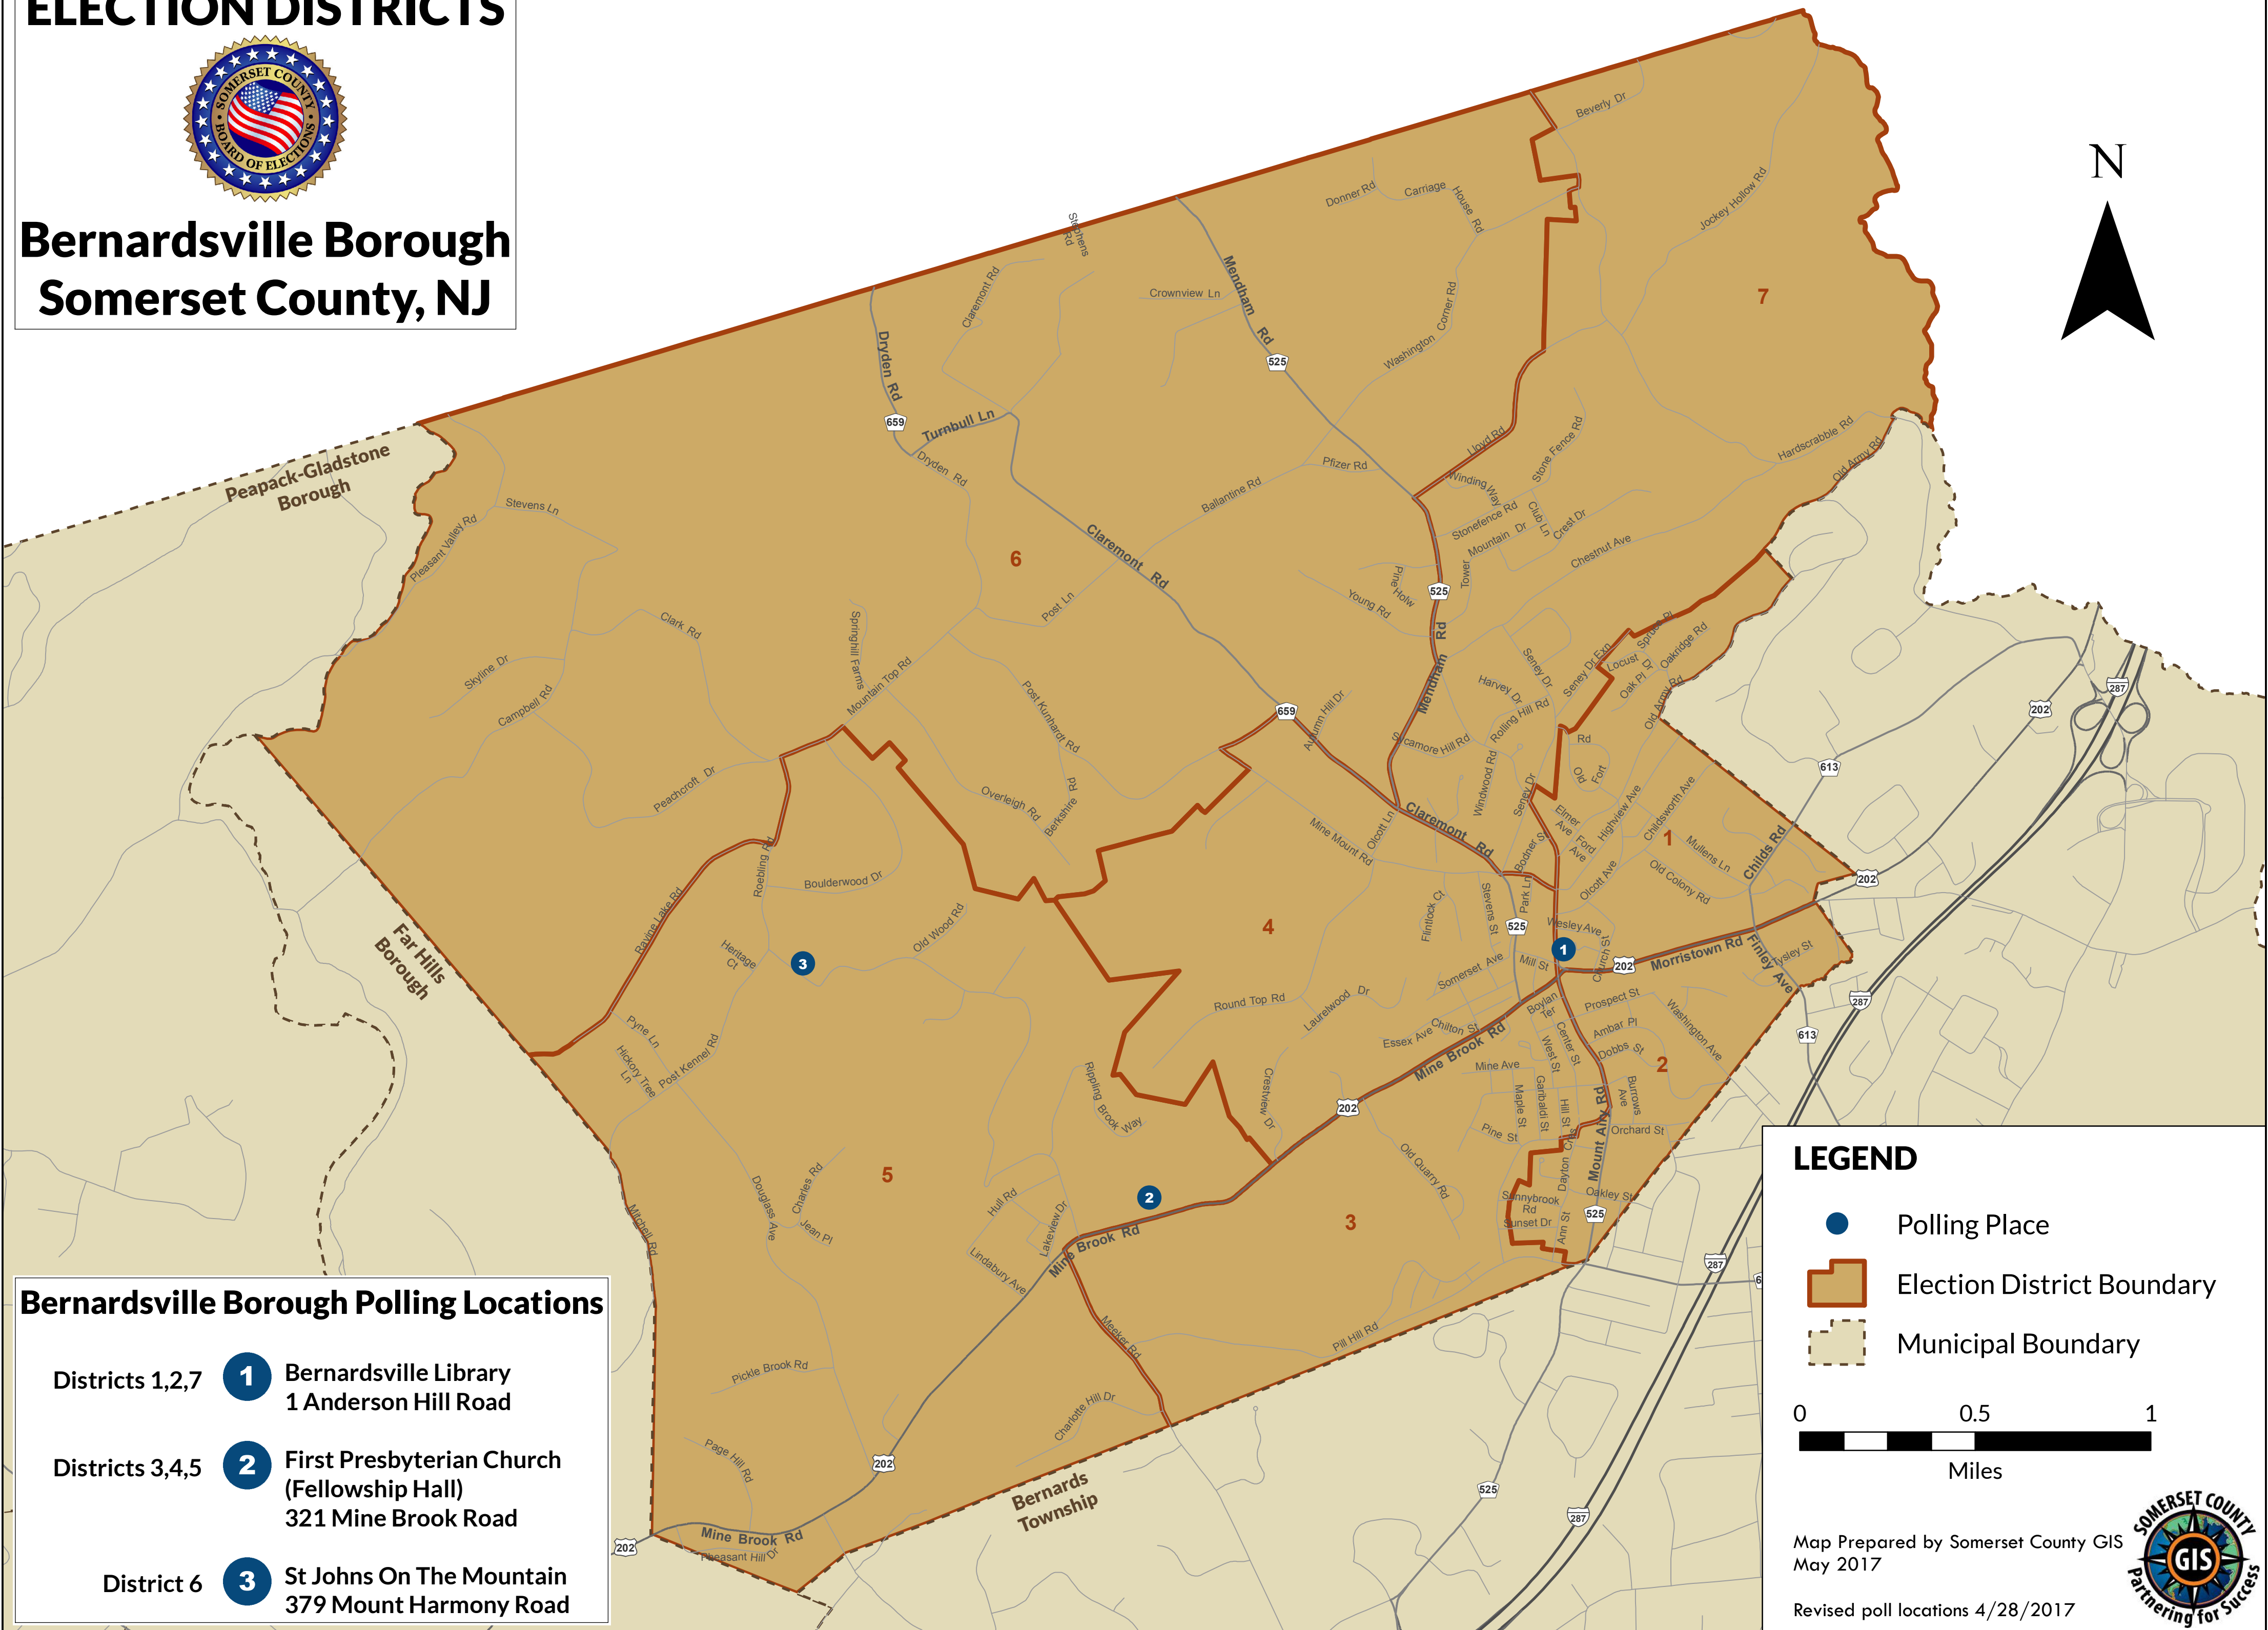

# ELECTION DISTRICTS

## Bernardsville Borough Somerset County, NJ

### Bernardsville Borough Polling Locations

- Districts 1,2,7 **1** Bernardsville Library  
1 Anderson Hill Road
- Districts 3,4,5 **2** First Presbyterian Church  
(Fellowship Hall)  
321 Mine Brook Road
- District 6 **3** St Johns On The Mountain  
379 Mount Harmony Road

### LEGEND

- Polling Place
- Election District Boundary
- Municipal Boundary

Map Prepared by Somerset County GIS  
May 2017

Revised poll locations 4/28/2017