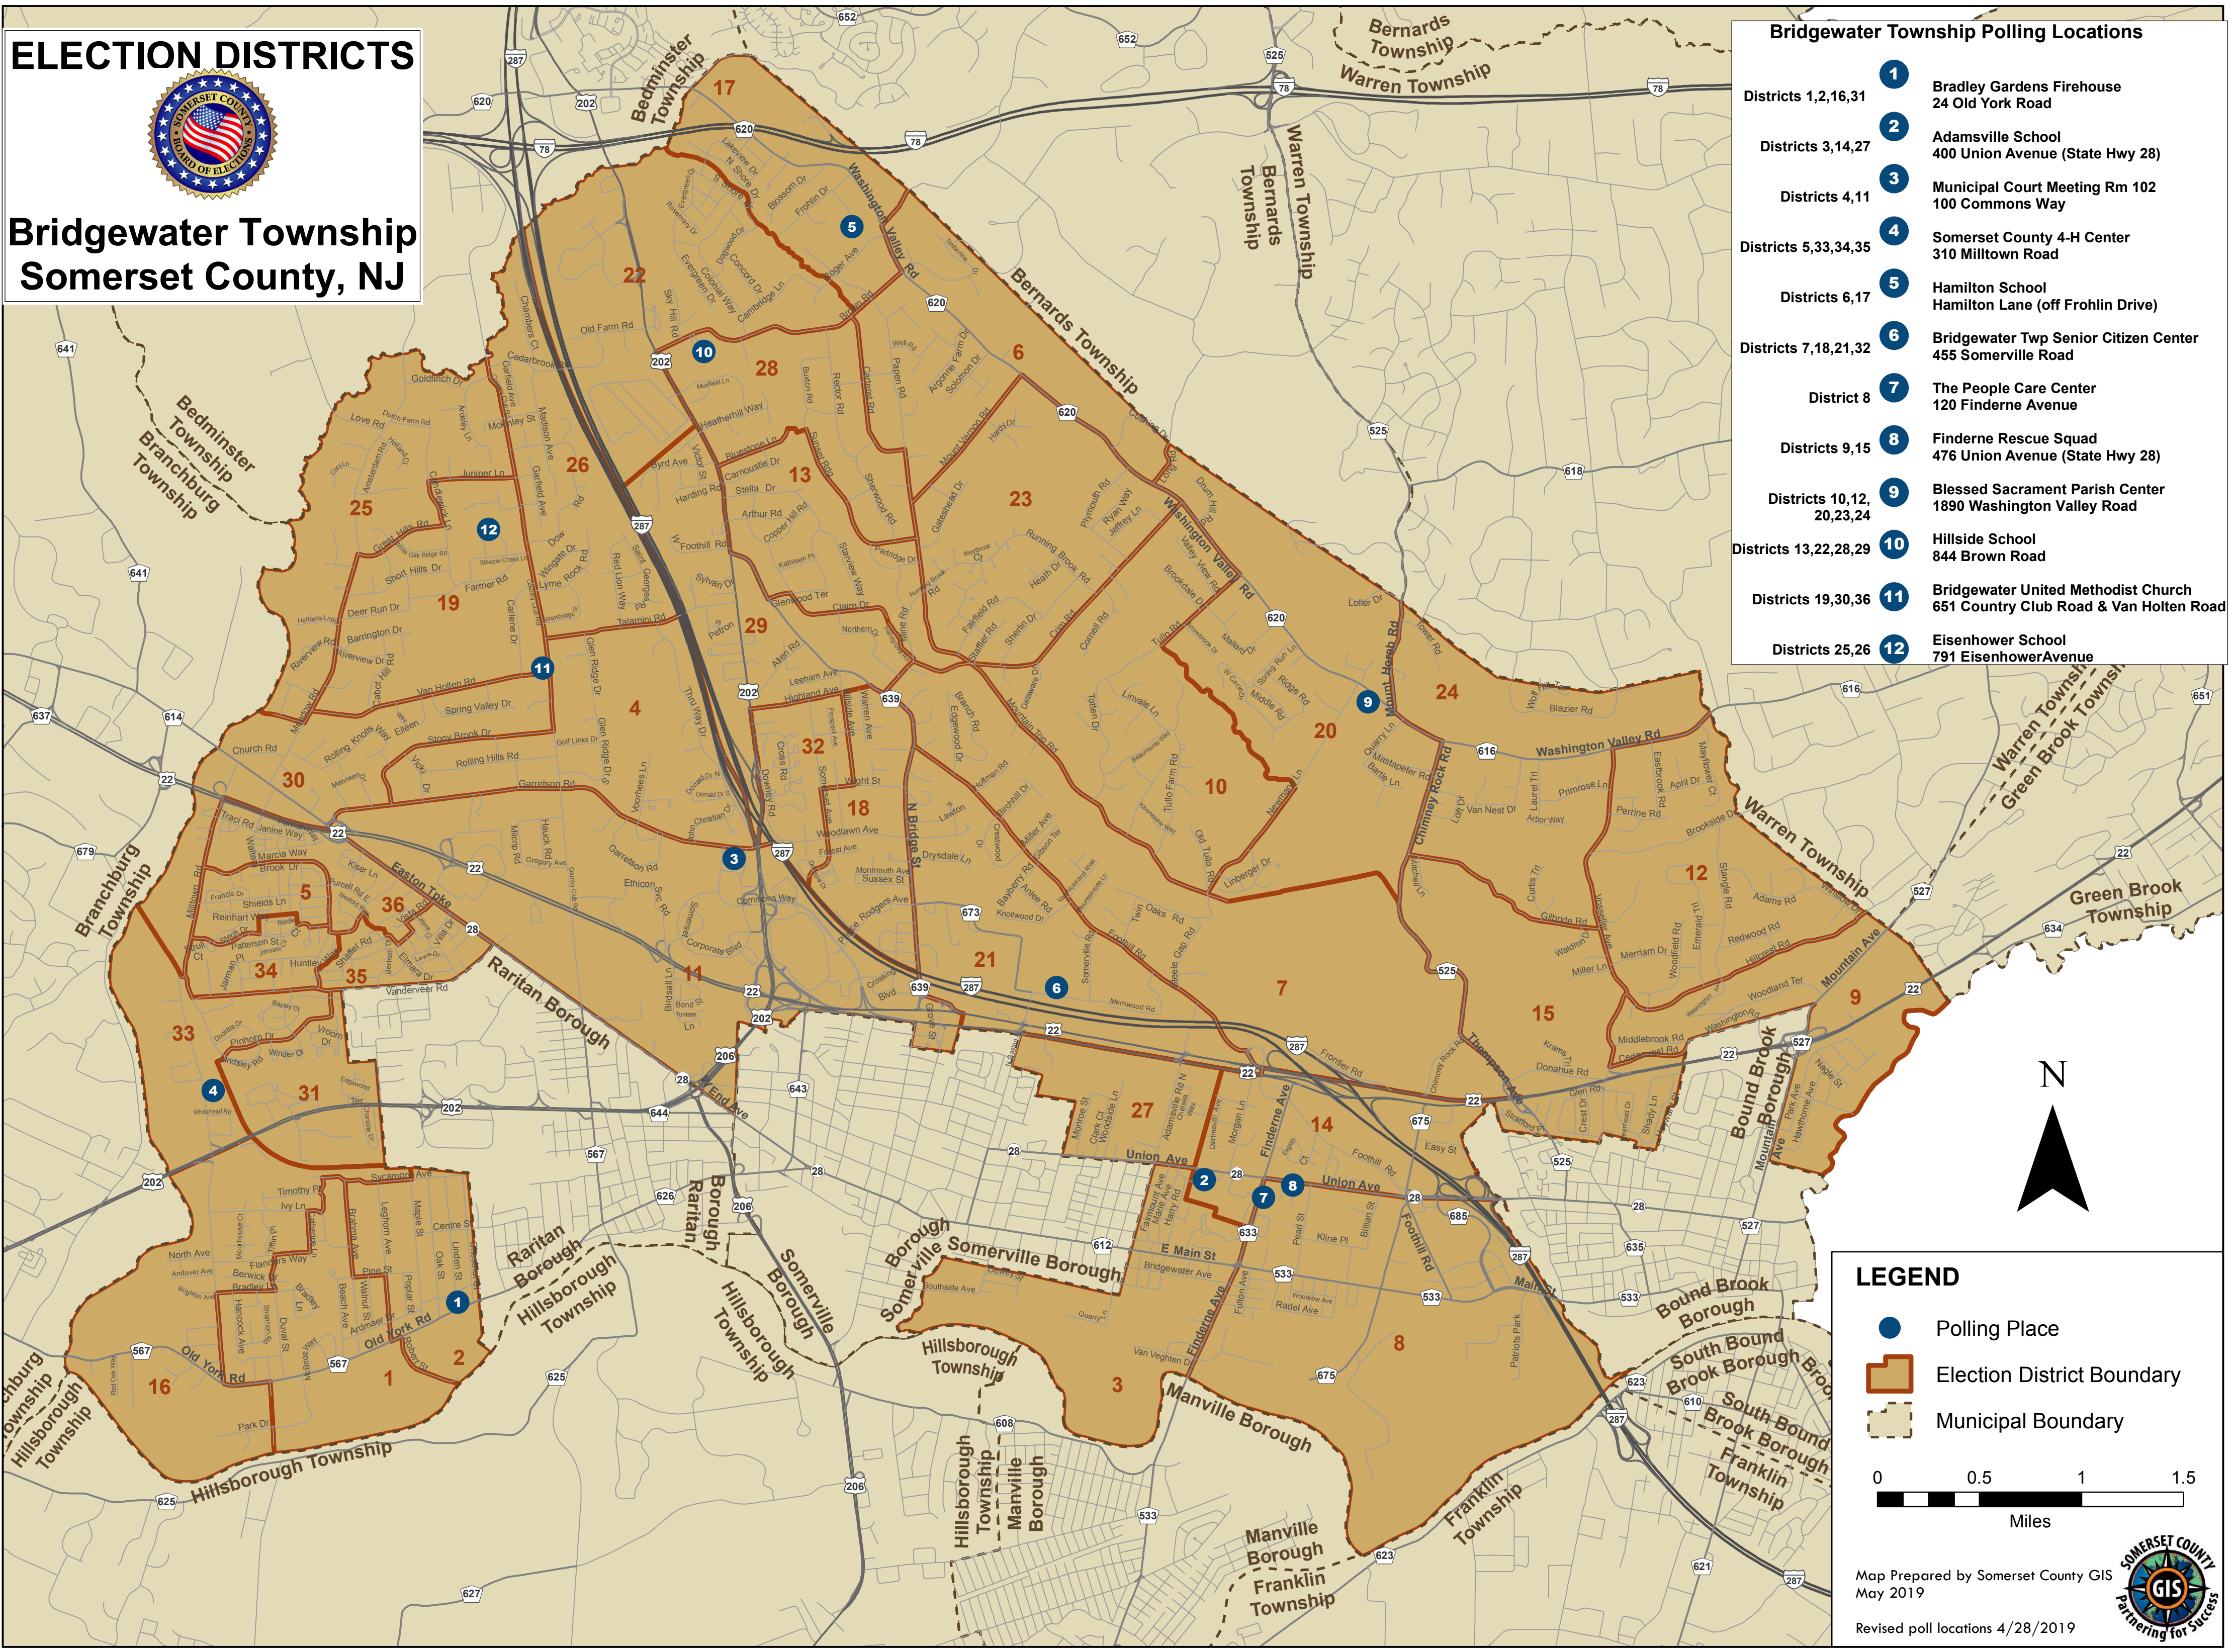

# ELECTION DISTRICTS

## Bridgewater Township Somerset County, NJ

### Bridgewater Township Polling Locations

- Districts 1,2,16,31 **1** Bradley Gardens Firehouse  
24 Old York Road
- Districts 3,14,27 **2** Adamsville School  
400 Union Avenue (State Hwy 28)
- Districts 4,11 **3** Municipal Court Meeting Rm 102  
100 Commons Way
- Districts 5,33,34,35 **4** Somerset County 4-H Center  
310 Milltown Road
- Districts 6,17 **5** Hamilton School  
Hamilton Lane (off Frohlin Drive)
- Districts 7,18,21,32 **6** Bridgewater Twp Senior Citizen Center  
455 Somerville Road
- District 8 **7** The People Care Center  
120 FINDERNE AVENUE
- Districts 9,15 **8** FINDERNE RESCUE SQUAD  
476 Union Avenue (State Hwy 28)
- Districts 10,12,20,23,24 **9** Blessed Sacrament Parish Center  
1890 Washington Valley Road
- Districts 13,22,28,29 **10** Hillside School  
844 Brown Road
- Districts 19,30,36 **11** Bridgewater United Methodist Church  
651 Country Club Road & Van Holten Road
- Districts 25,26 **12** Eisenhower School  
791 Eisenhower Avenue

**LEGEND**

- Polling Place
- Election District Boundary
- Municipal Boundary

0 0.5 1 1.5  
Miles

Map Prepared by Somerset County GIS  
May 2019

Revised poll locations 4/28/2019