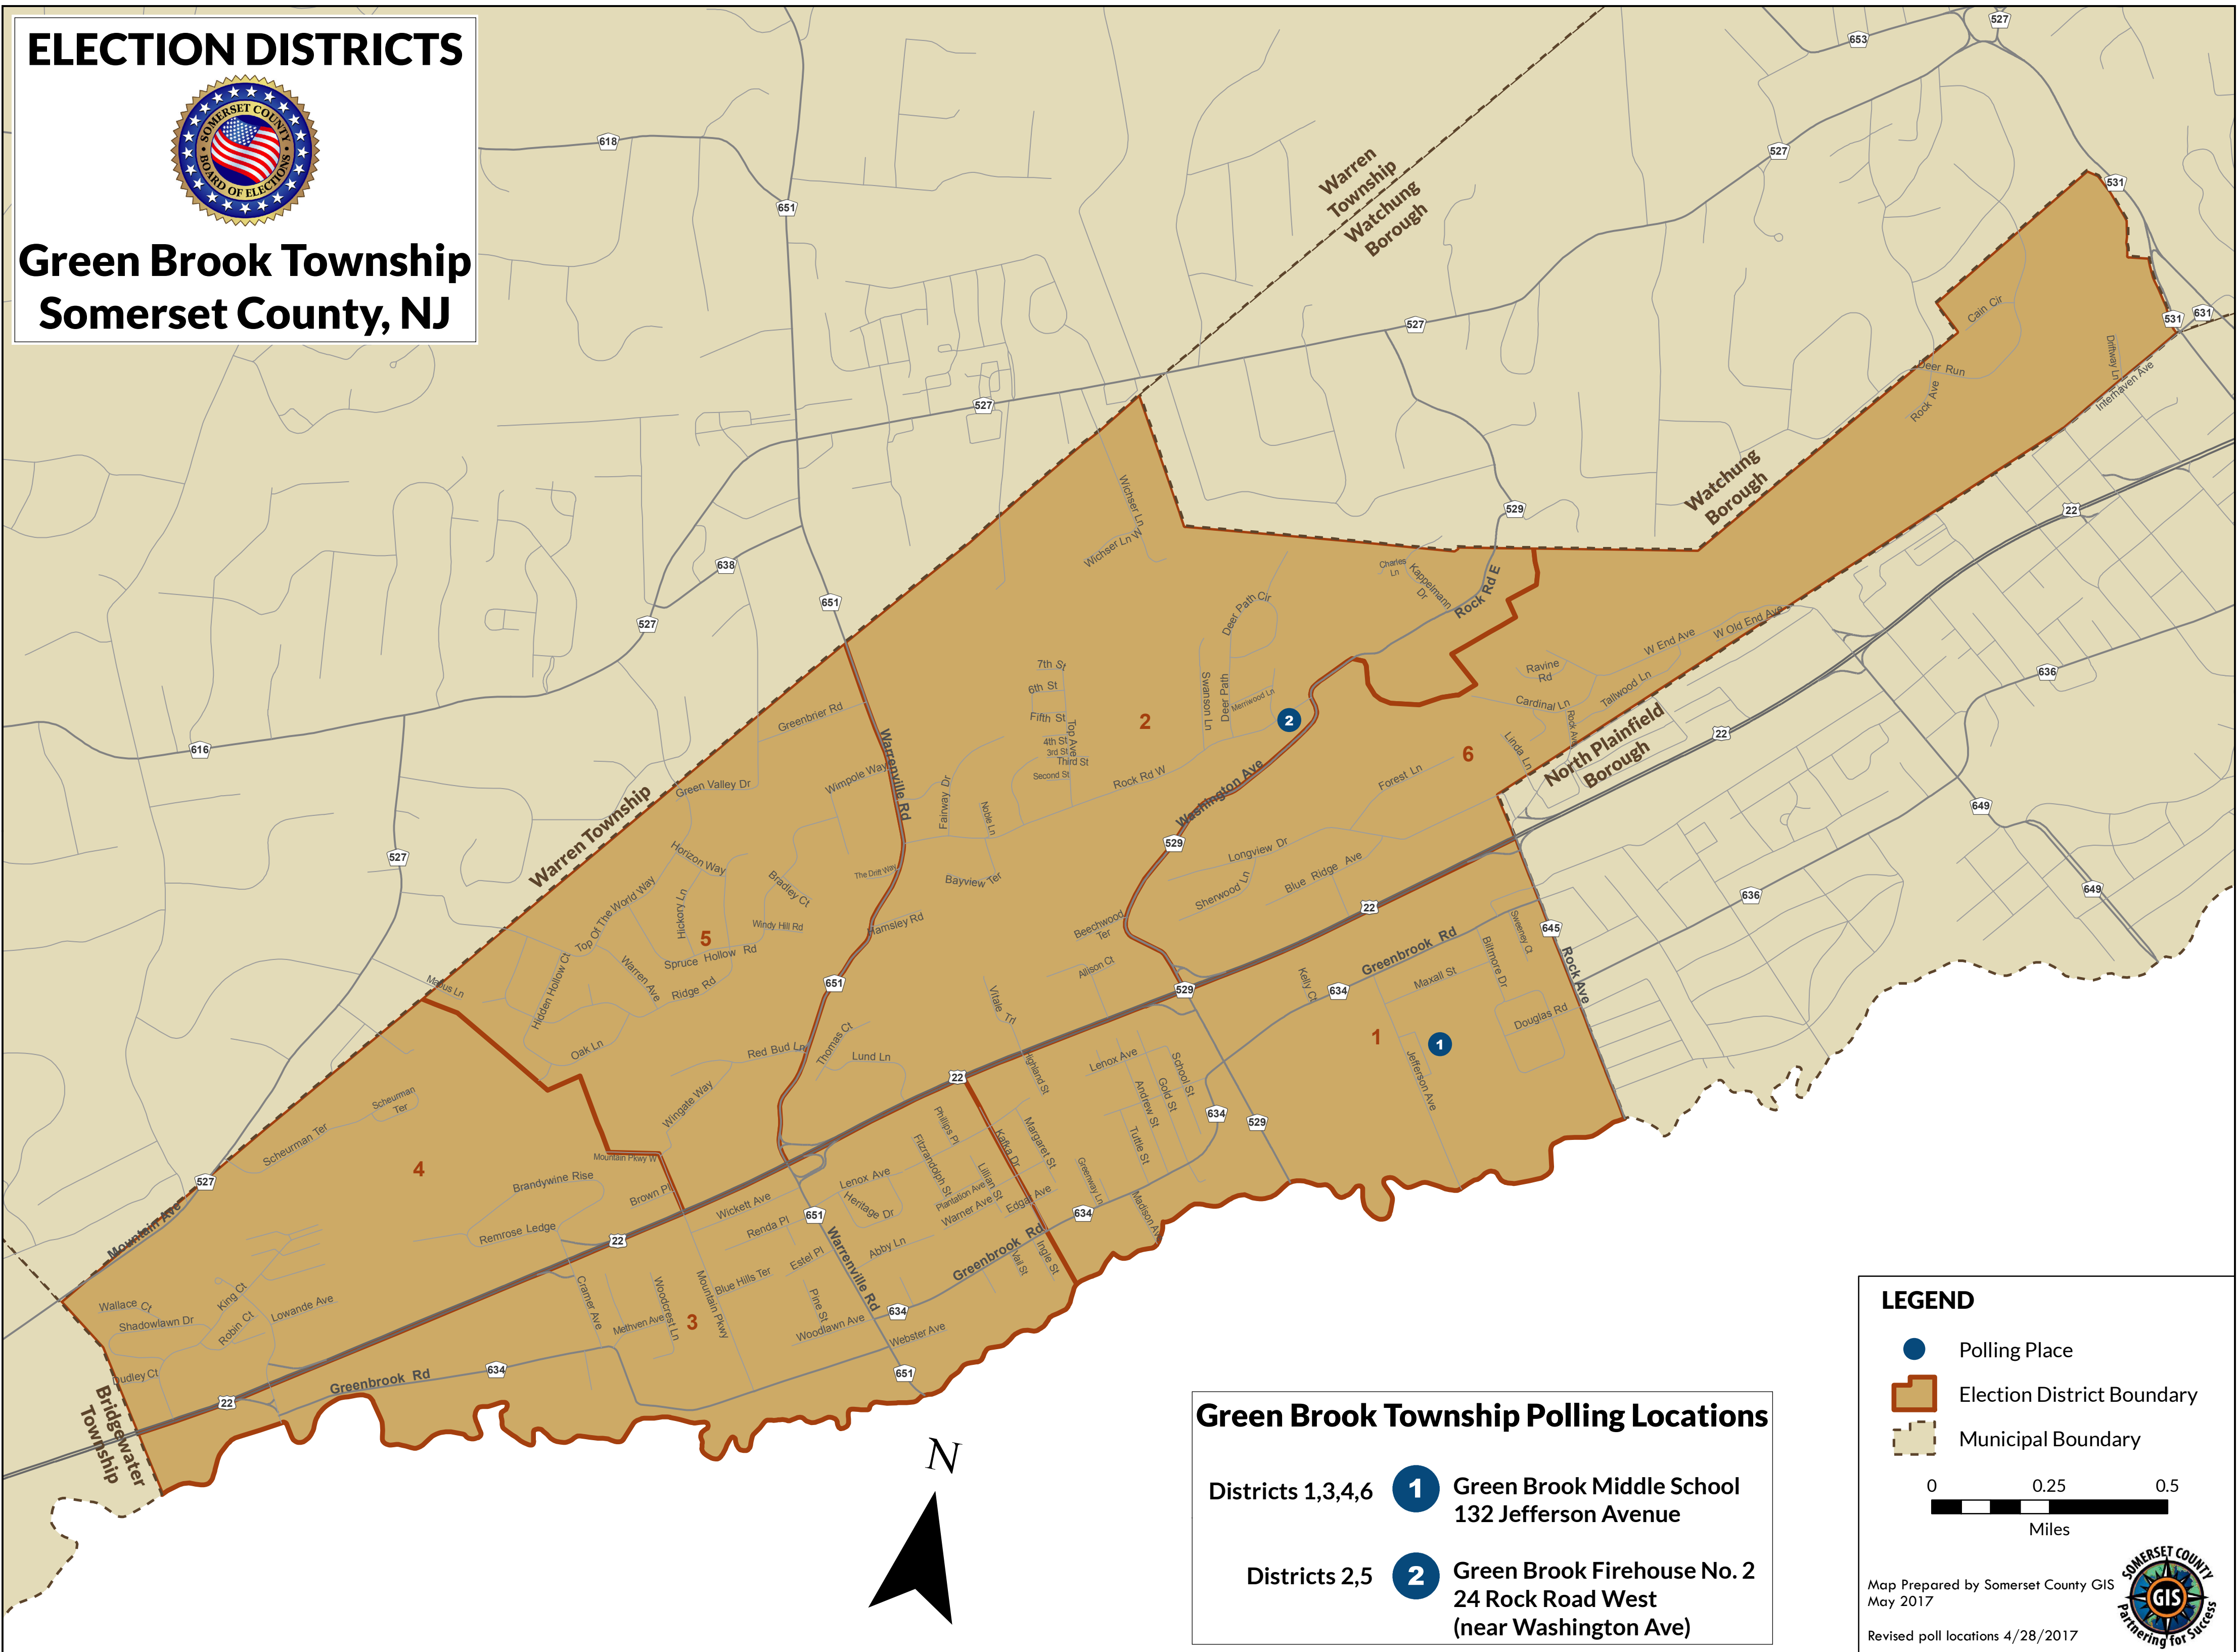

ELECTION DISTRICTS

Green Brook Township Somerset County, NJ

Green Brook Township Polling Locations

Districts 1,3,4,6 **1** Green Brook Middle School
132 Jefferson Avenue

Districts 2,5 **2** Green Brook Firehouse No. 2
24 Rock Road West
(near Washington Ave)

LEGEND

- Polling Place
- Election District Boundary
- Municipal Boundary

0 0.25 0.5
Miles