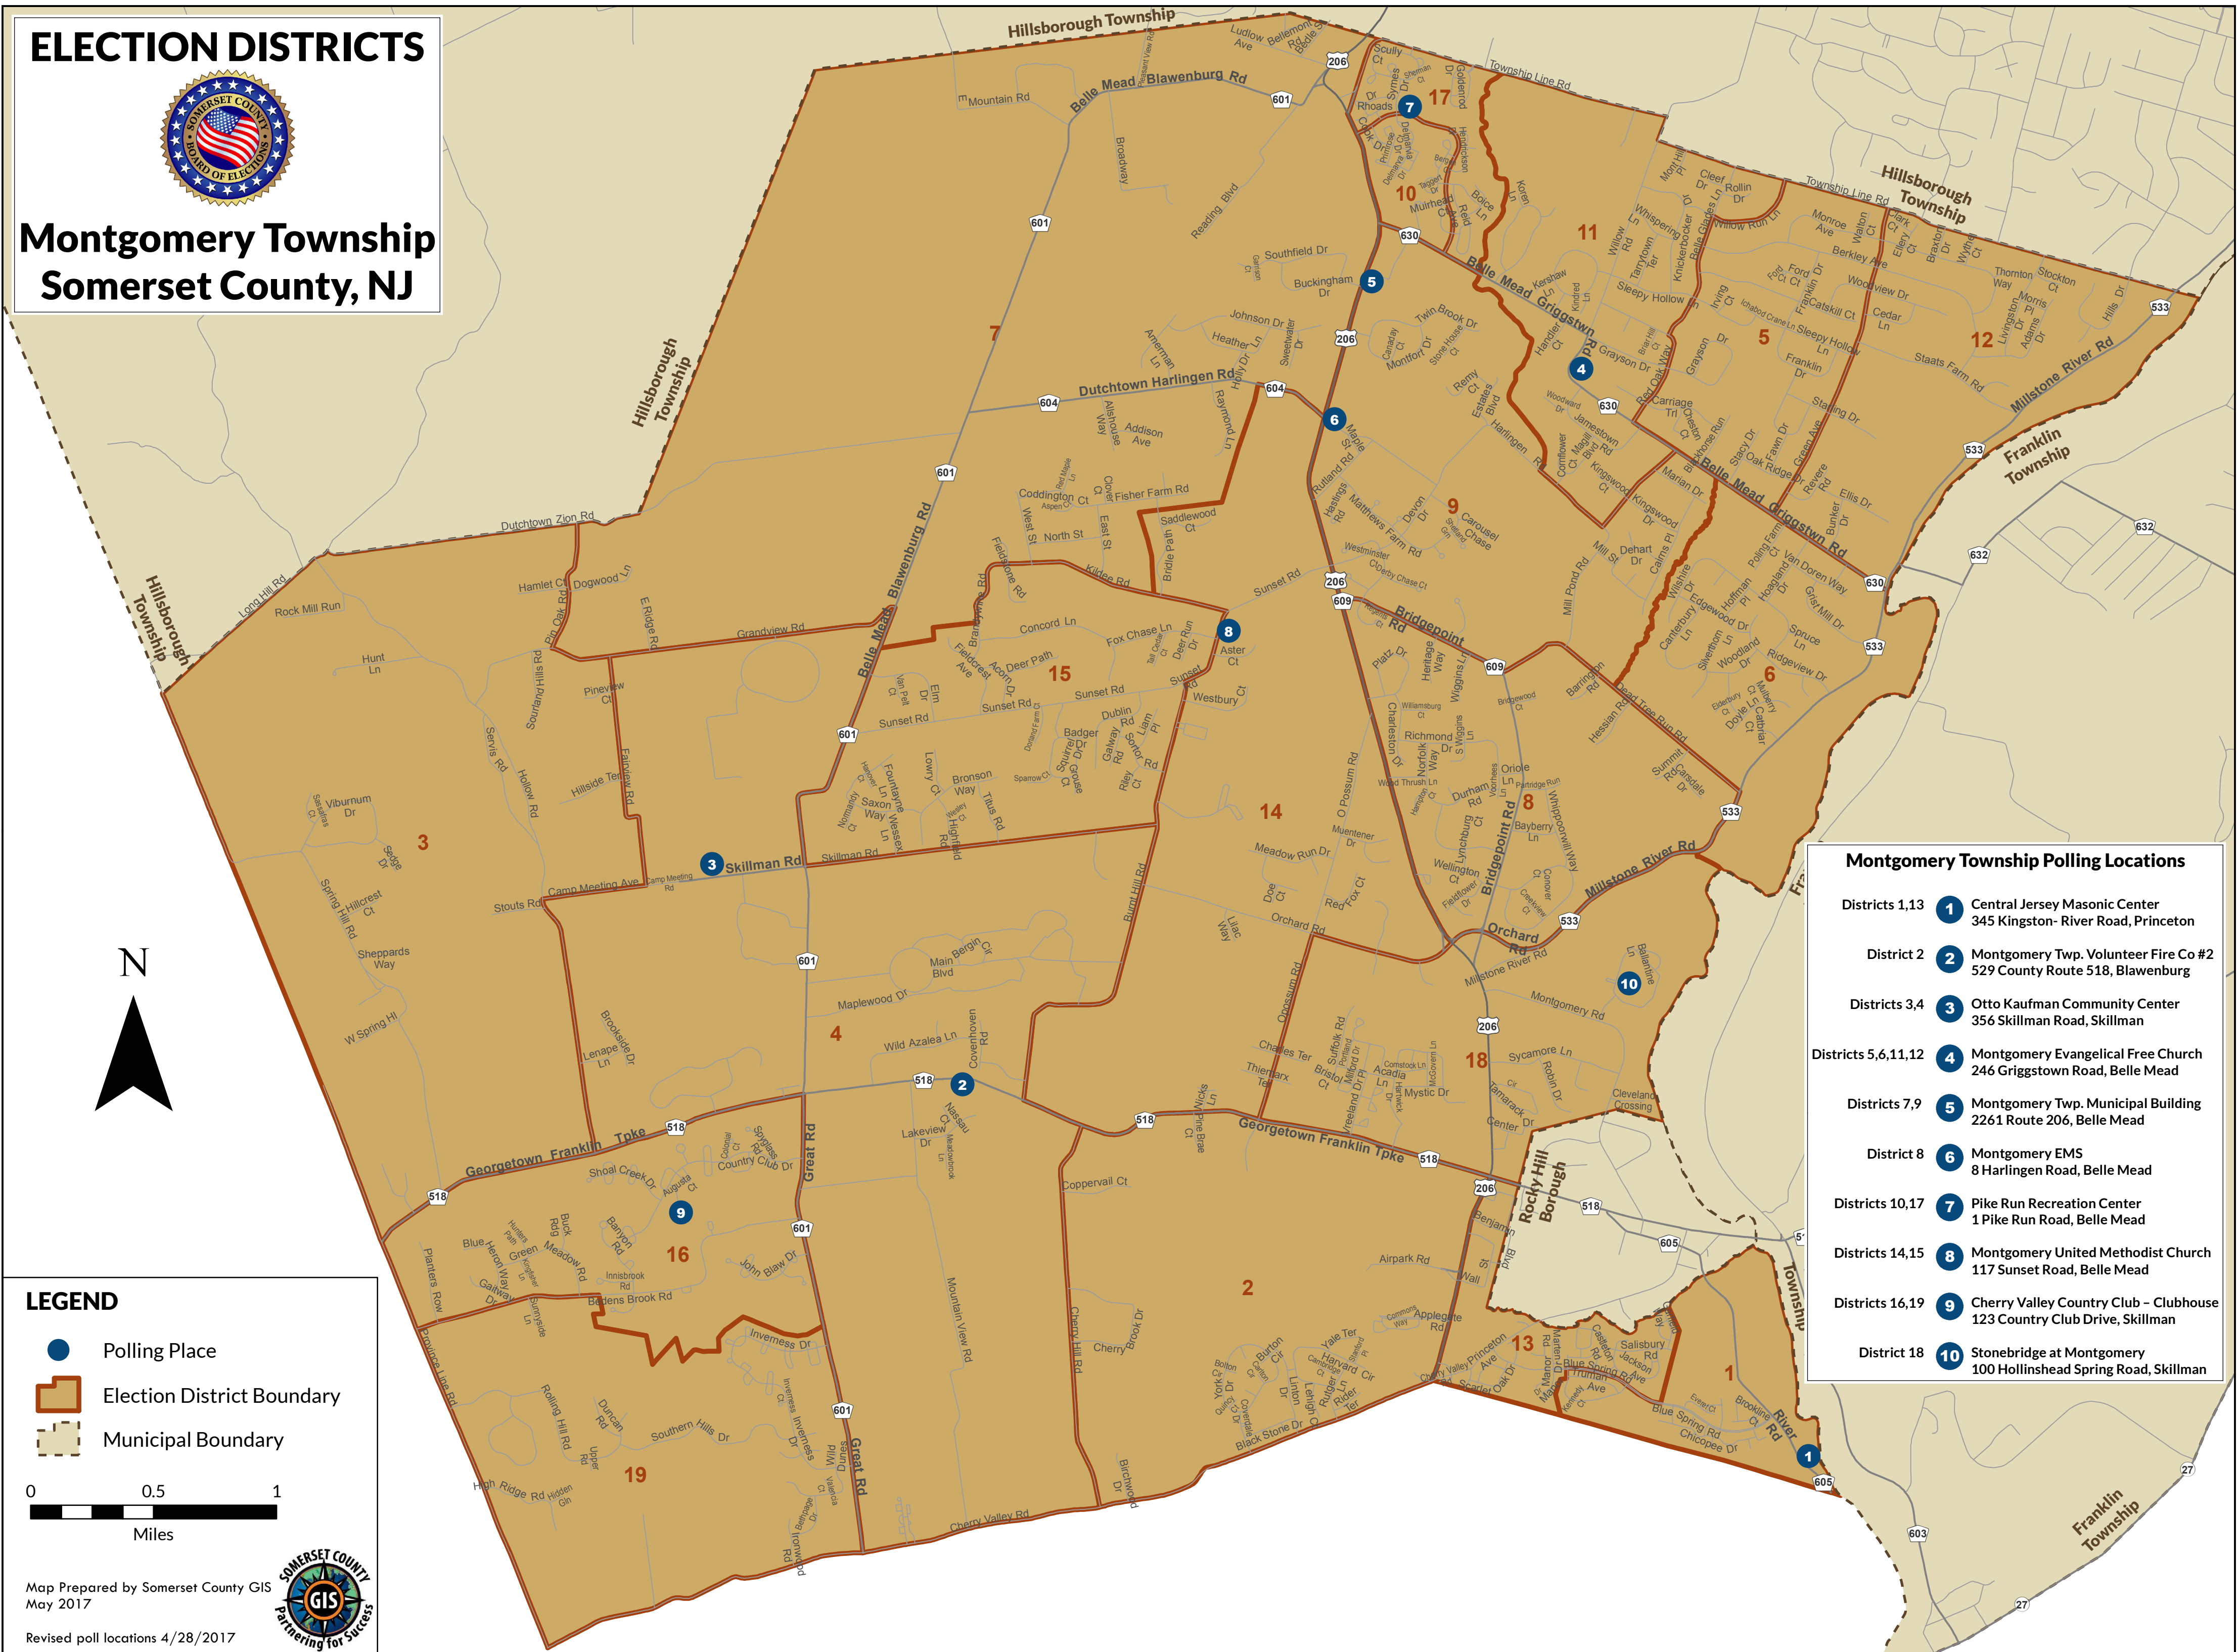

ELECTION DISTRICTS

Montgomery Township Somerset County, NJ

Montgomery Township Polling Locations	
Districts 1,13	1 Central Jersey Masonic Center 345 Kingston- River Road, Princeton
District 2	2 Montgomery Twp. Volunteer Fire Co #2 529 County Route 518, Blawenburg
Districts 3,4	3 Otto Kaufman Community Center 356 Skillman Road, Skillman
Districts 5,6,11,12	4 Montgomery Evangelical Free Church 246 Griggstown Road, Belle Mead
Districts 7,9	5 Montgomery Twp. Municipal Building 2261 Route 206, Belle Mead
District 8	6 Montgomery EMS 8 Harlingen Road, Belle Mead
Districts 10,17	7 Pike Run Recreation Center 1 Pike Run Road, Belle Mead
Districts 14,15	8 Montgomery United Methodist Church 117 Sunset Road, Belle Mead
Districts 16,19	9 Cherry Valley Country Club - Clubhouse 123 Country Club Drive, Skillman
District 18	10 Stonebridge at Montgomery 100 Hollinshead Spring Road, Skillman

LEGEND

- Polling Place
- Election District Boundary
- Municipal Boundary

0 0.5 1
Miles