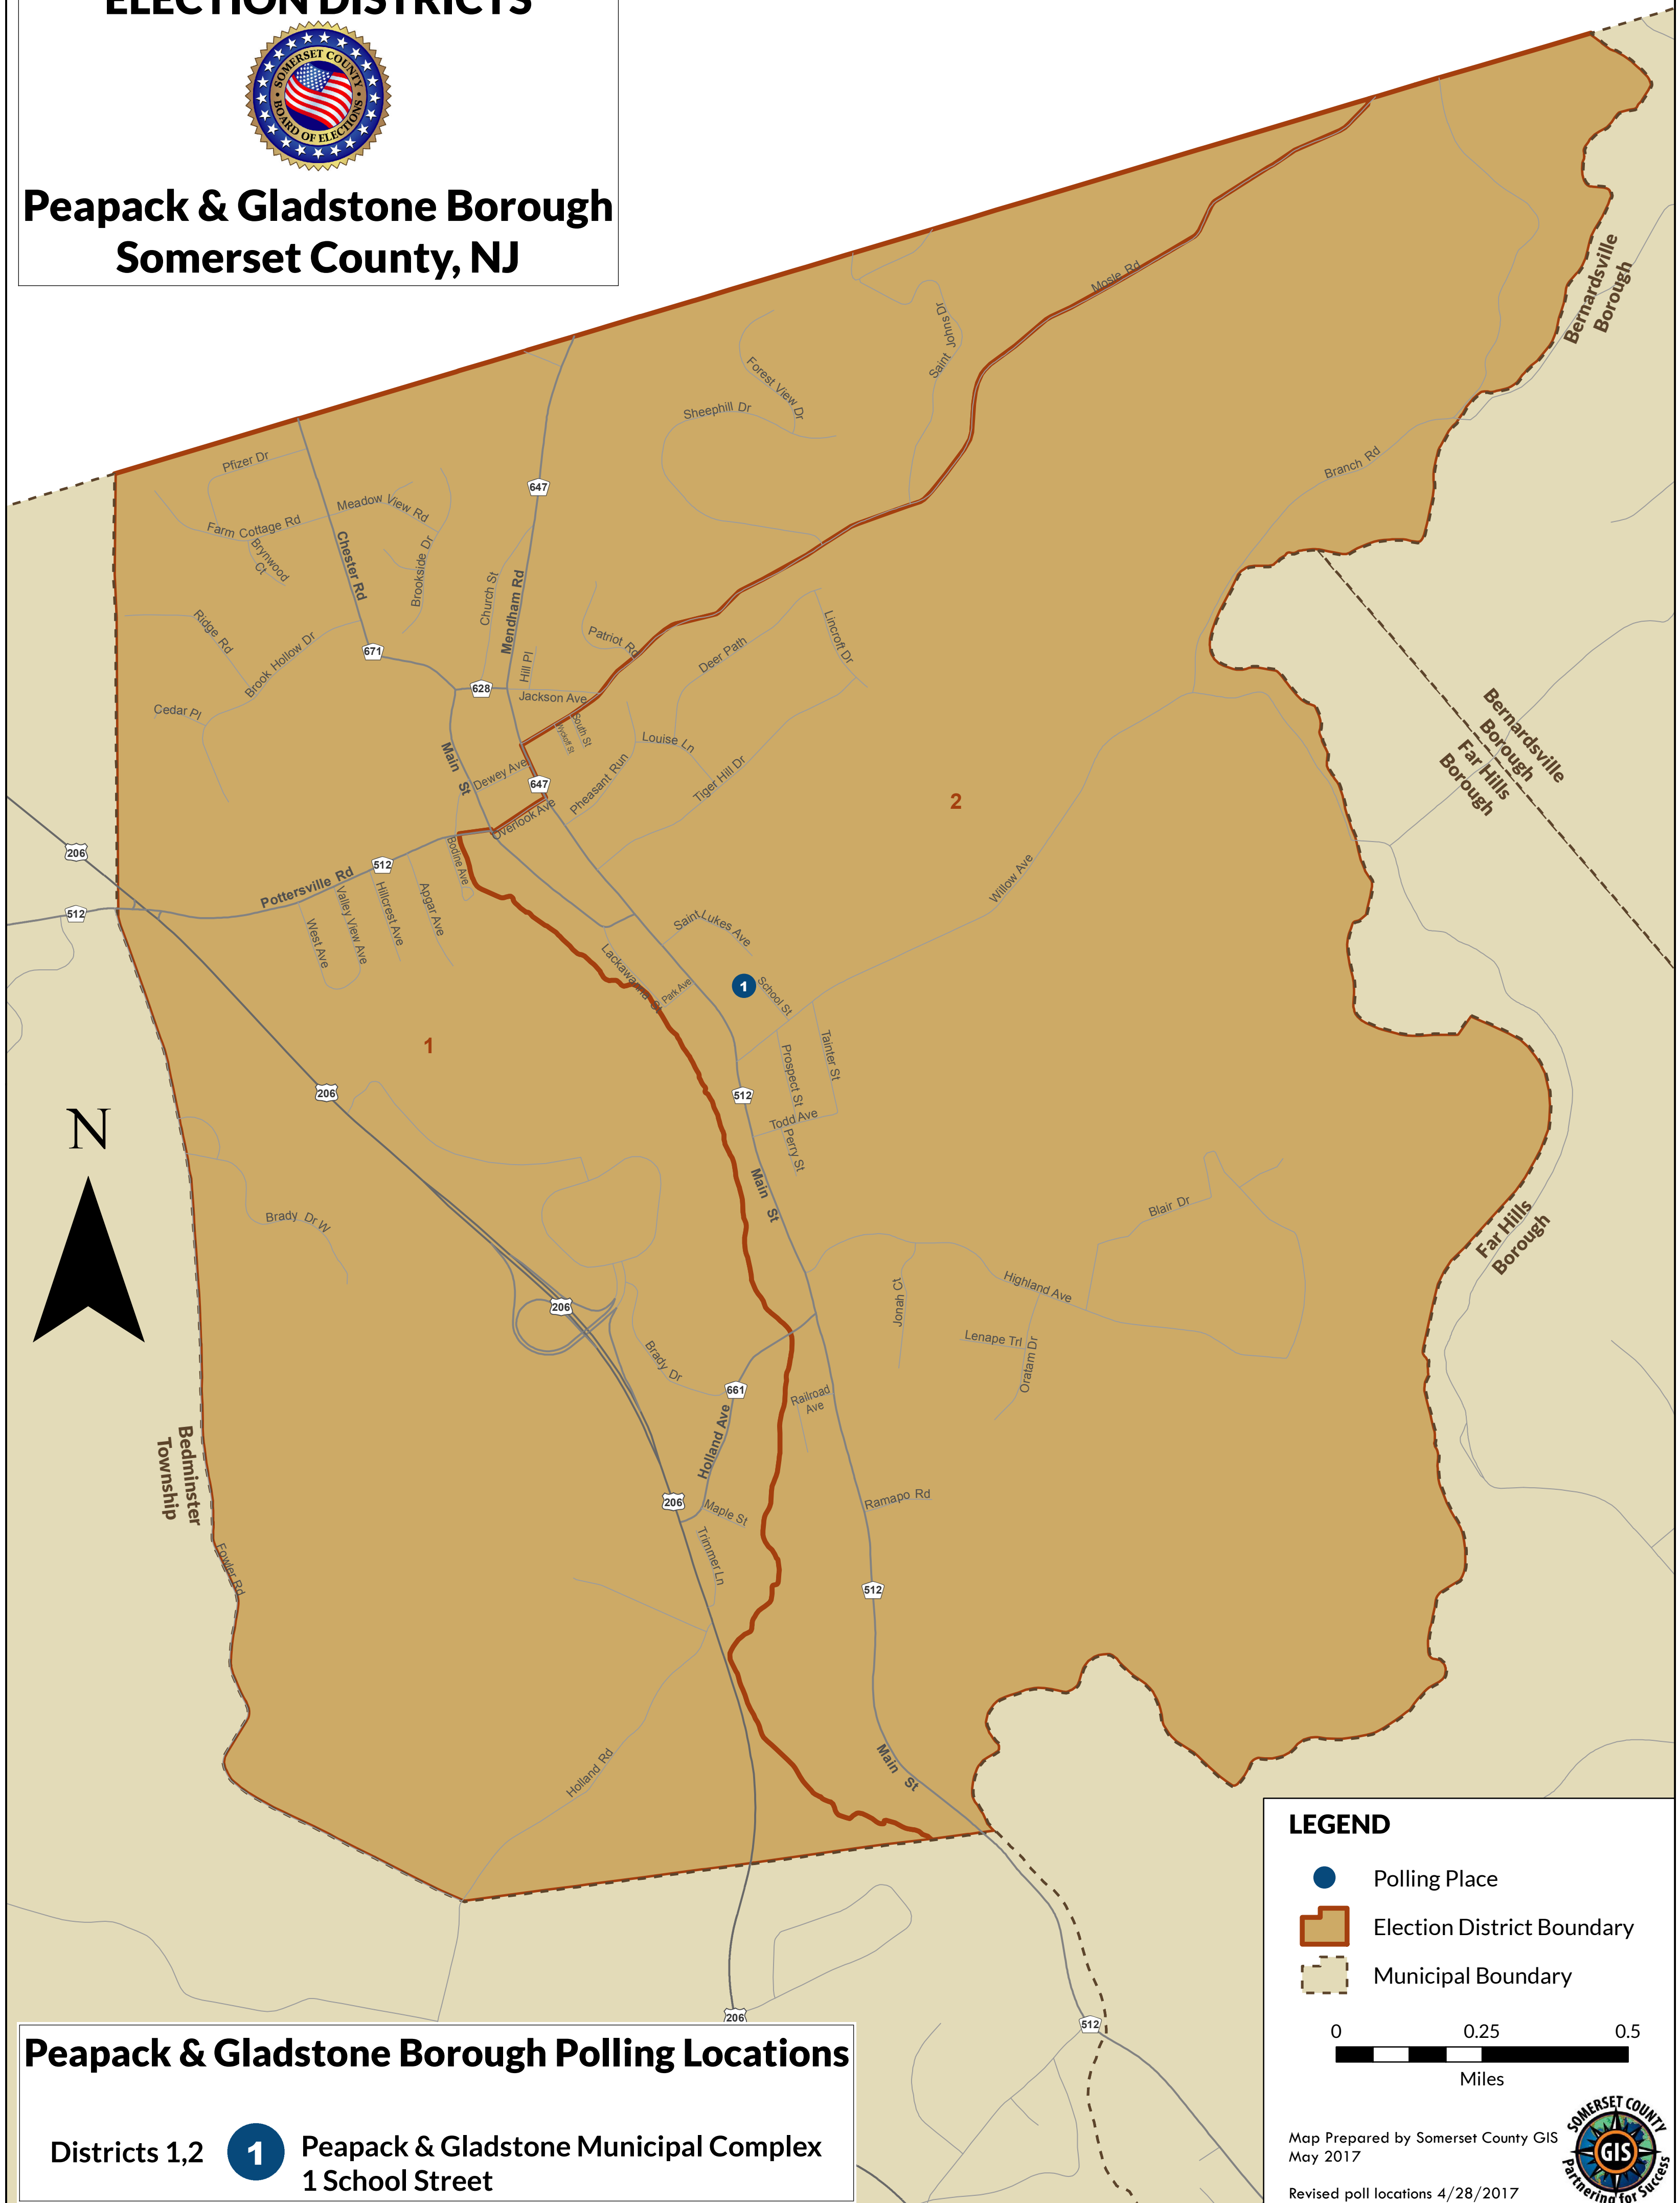

ELECTION DISTRICTS

Peapack & Gladstone Borough Somerset County, NJ

Peapack & Gladstone Borough Polling Locations

Districts 1,2

Peapack & Gladstone Municipal Complex
1 School Street

LEGEND

- Polling Place
- Election District Boundary
- Municipal Boundary

Map Prepared by Somerset County GIS
May 2017

Revised poll locations 4/28/2017