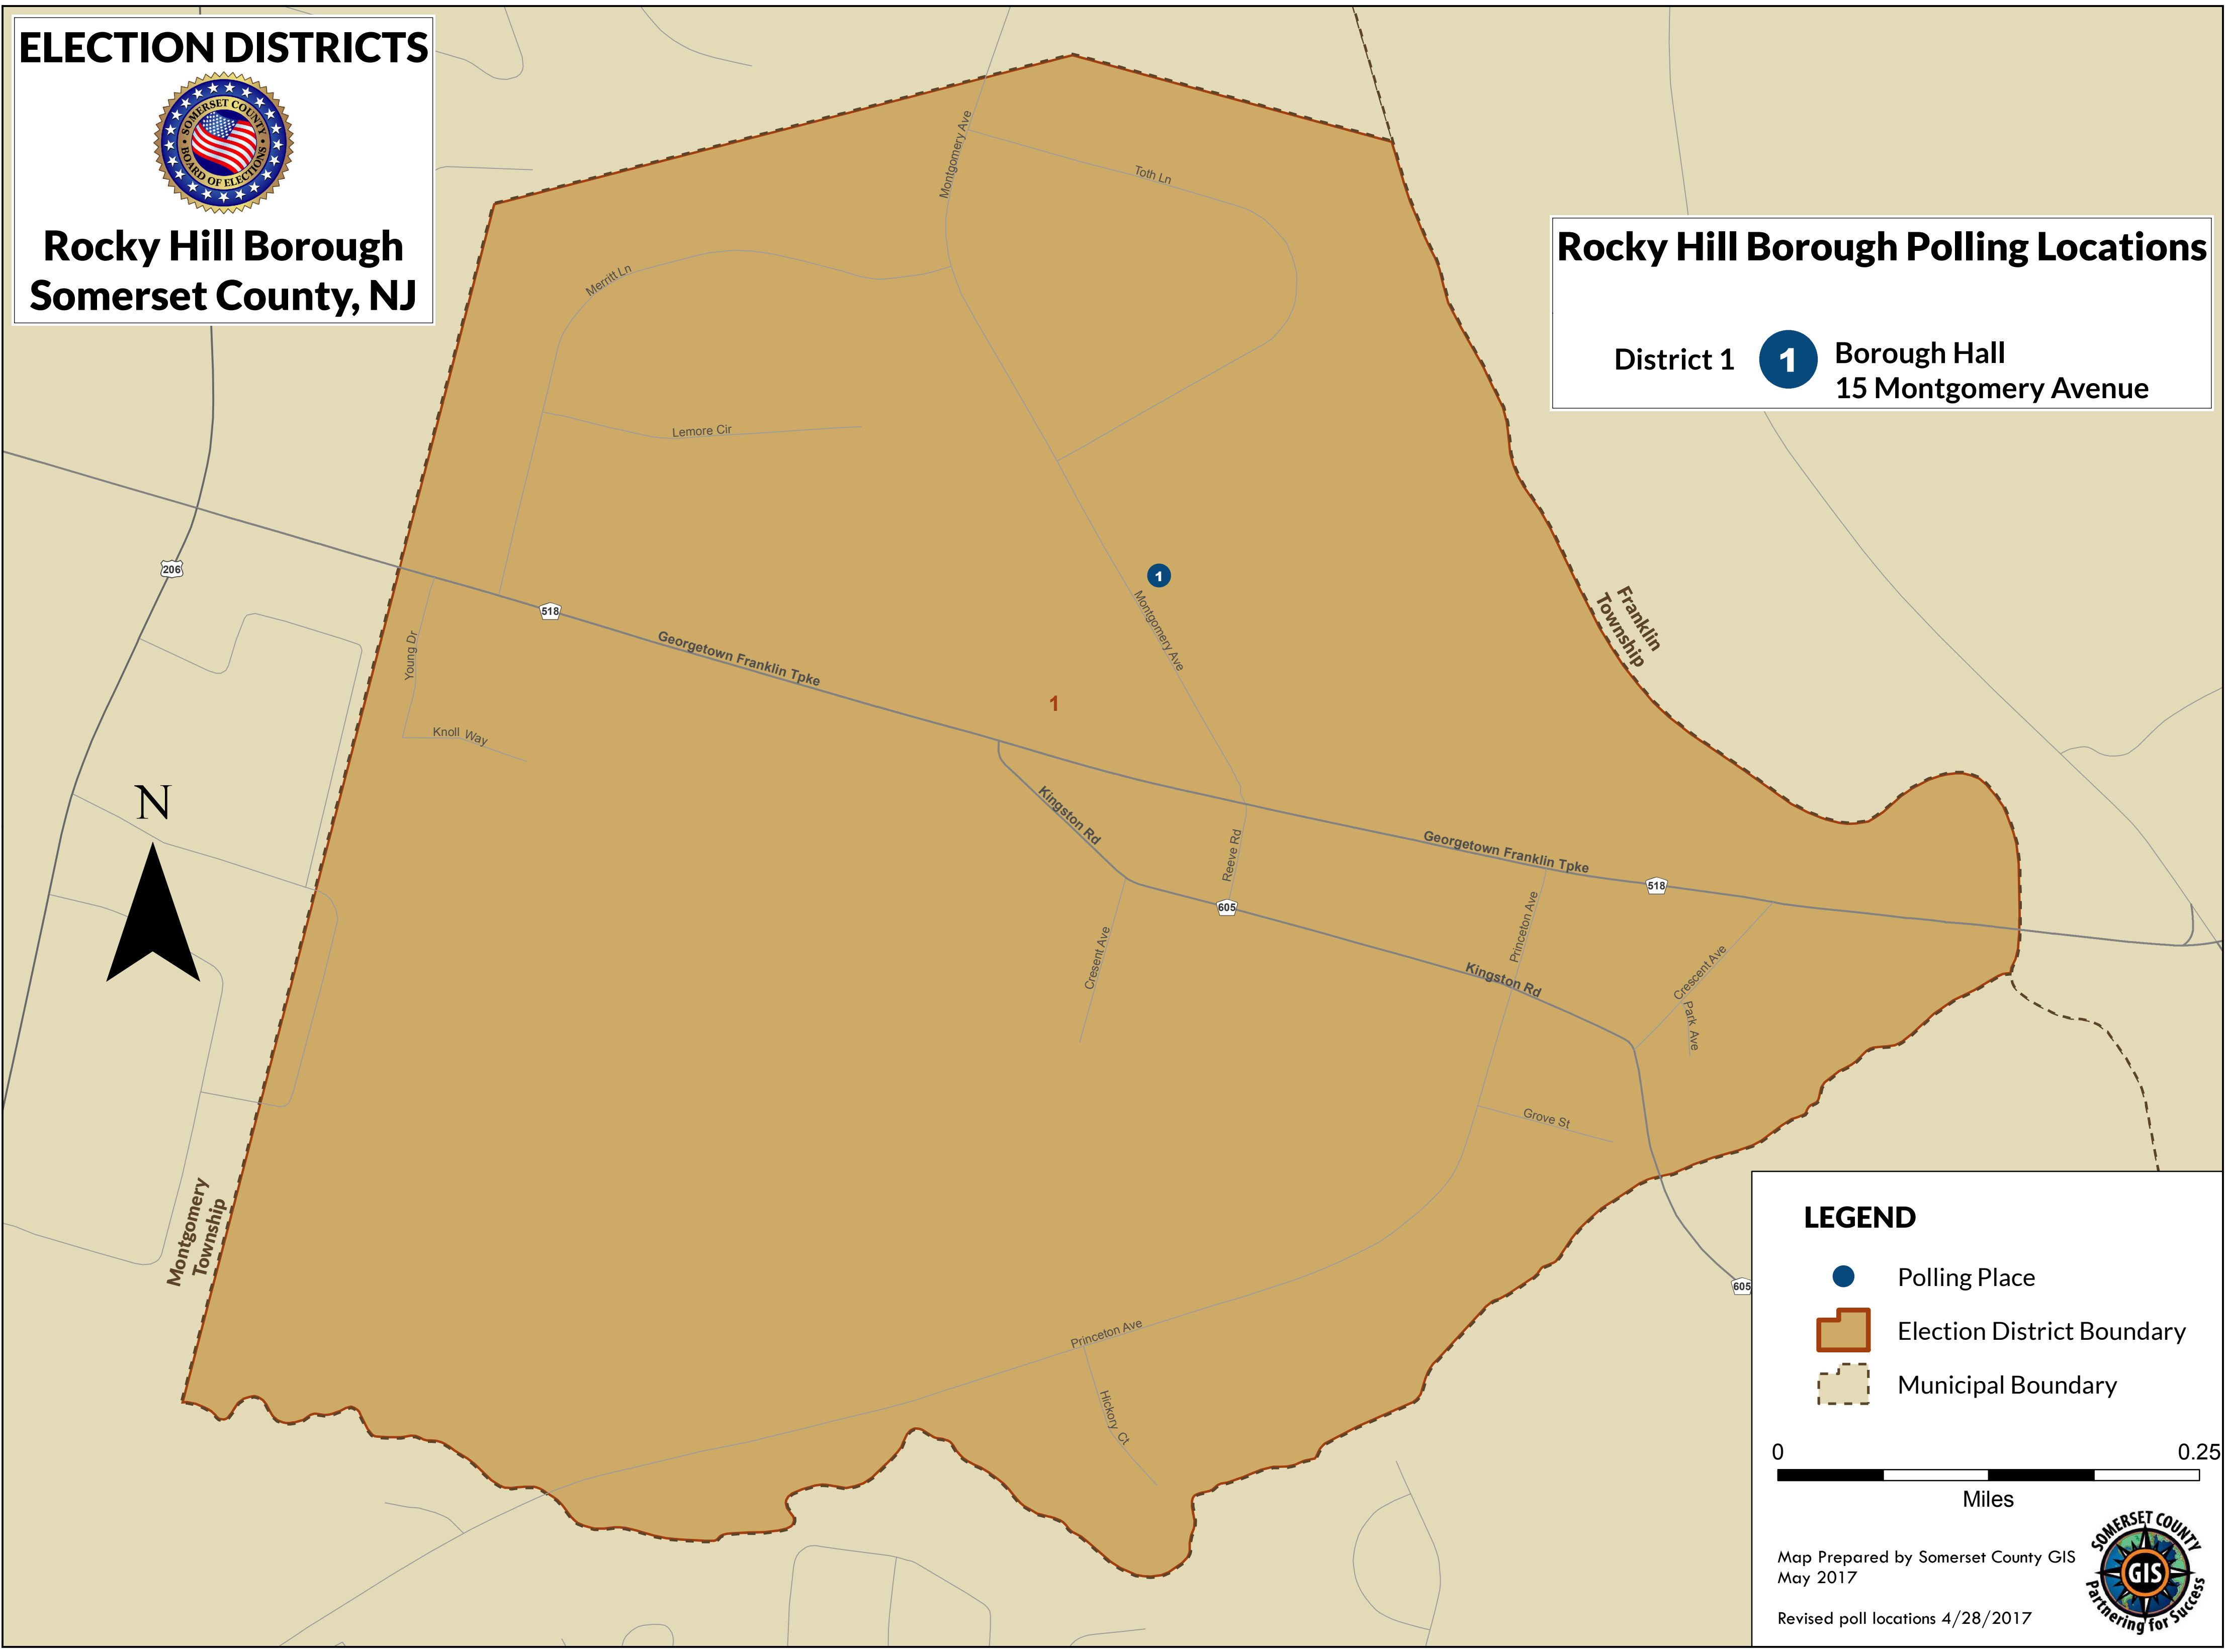

# ELECTION DISTRICTS

**Rocky Hill Borough  
Somerset County, NJ**

## Rocky Hill Borough Polling Locations

District 1 **1** Borough Hall  
15 Montgomery Avenue

### LEGEND

- Polling Place
- Election District Boundary
- Municipal Boundary

Map Prepared by Somerset County GIS  
May 2017

Revised poll locations 4/28/2017