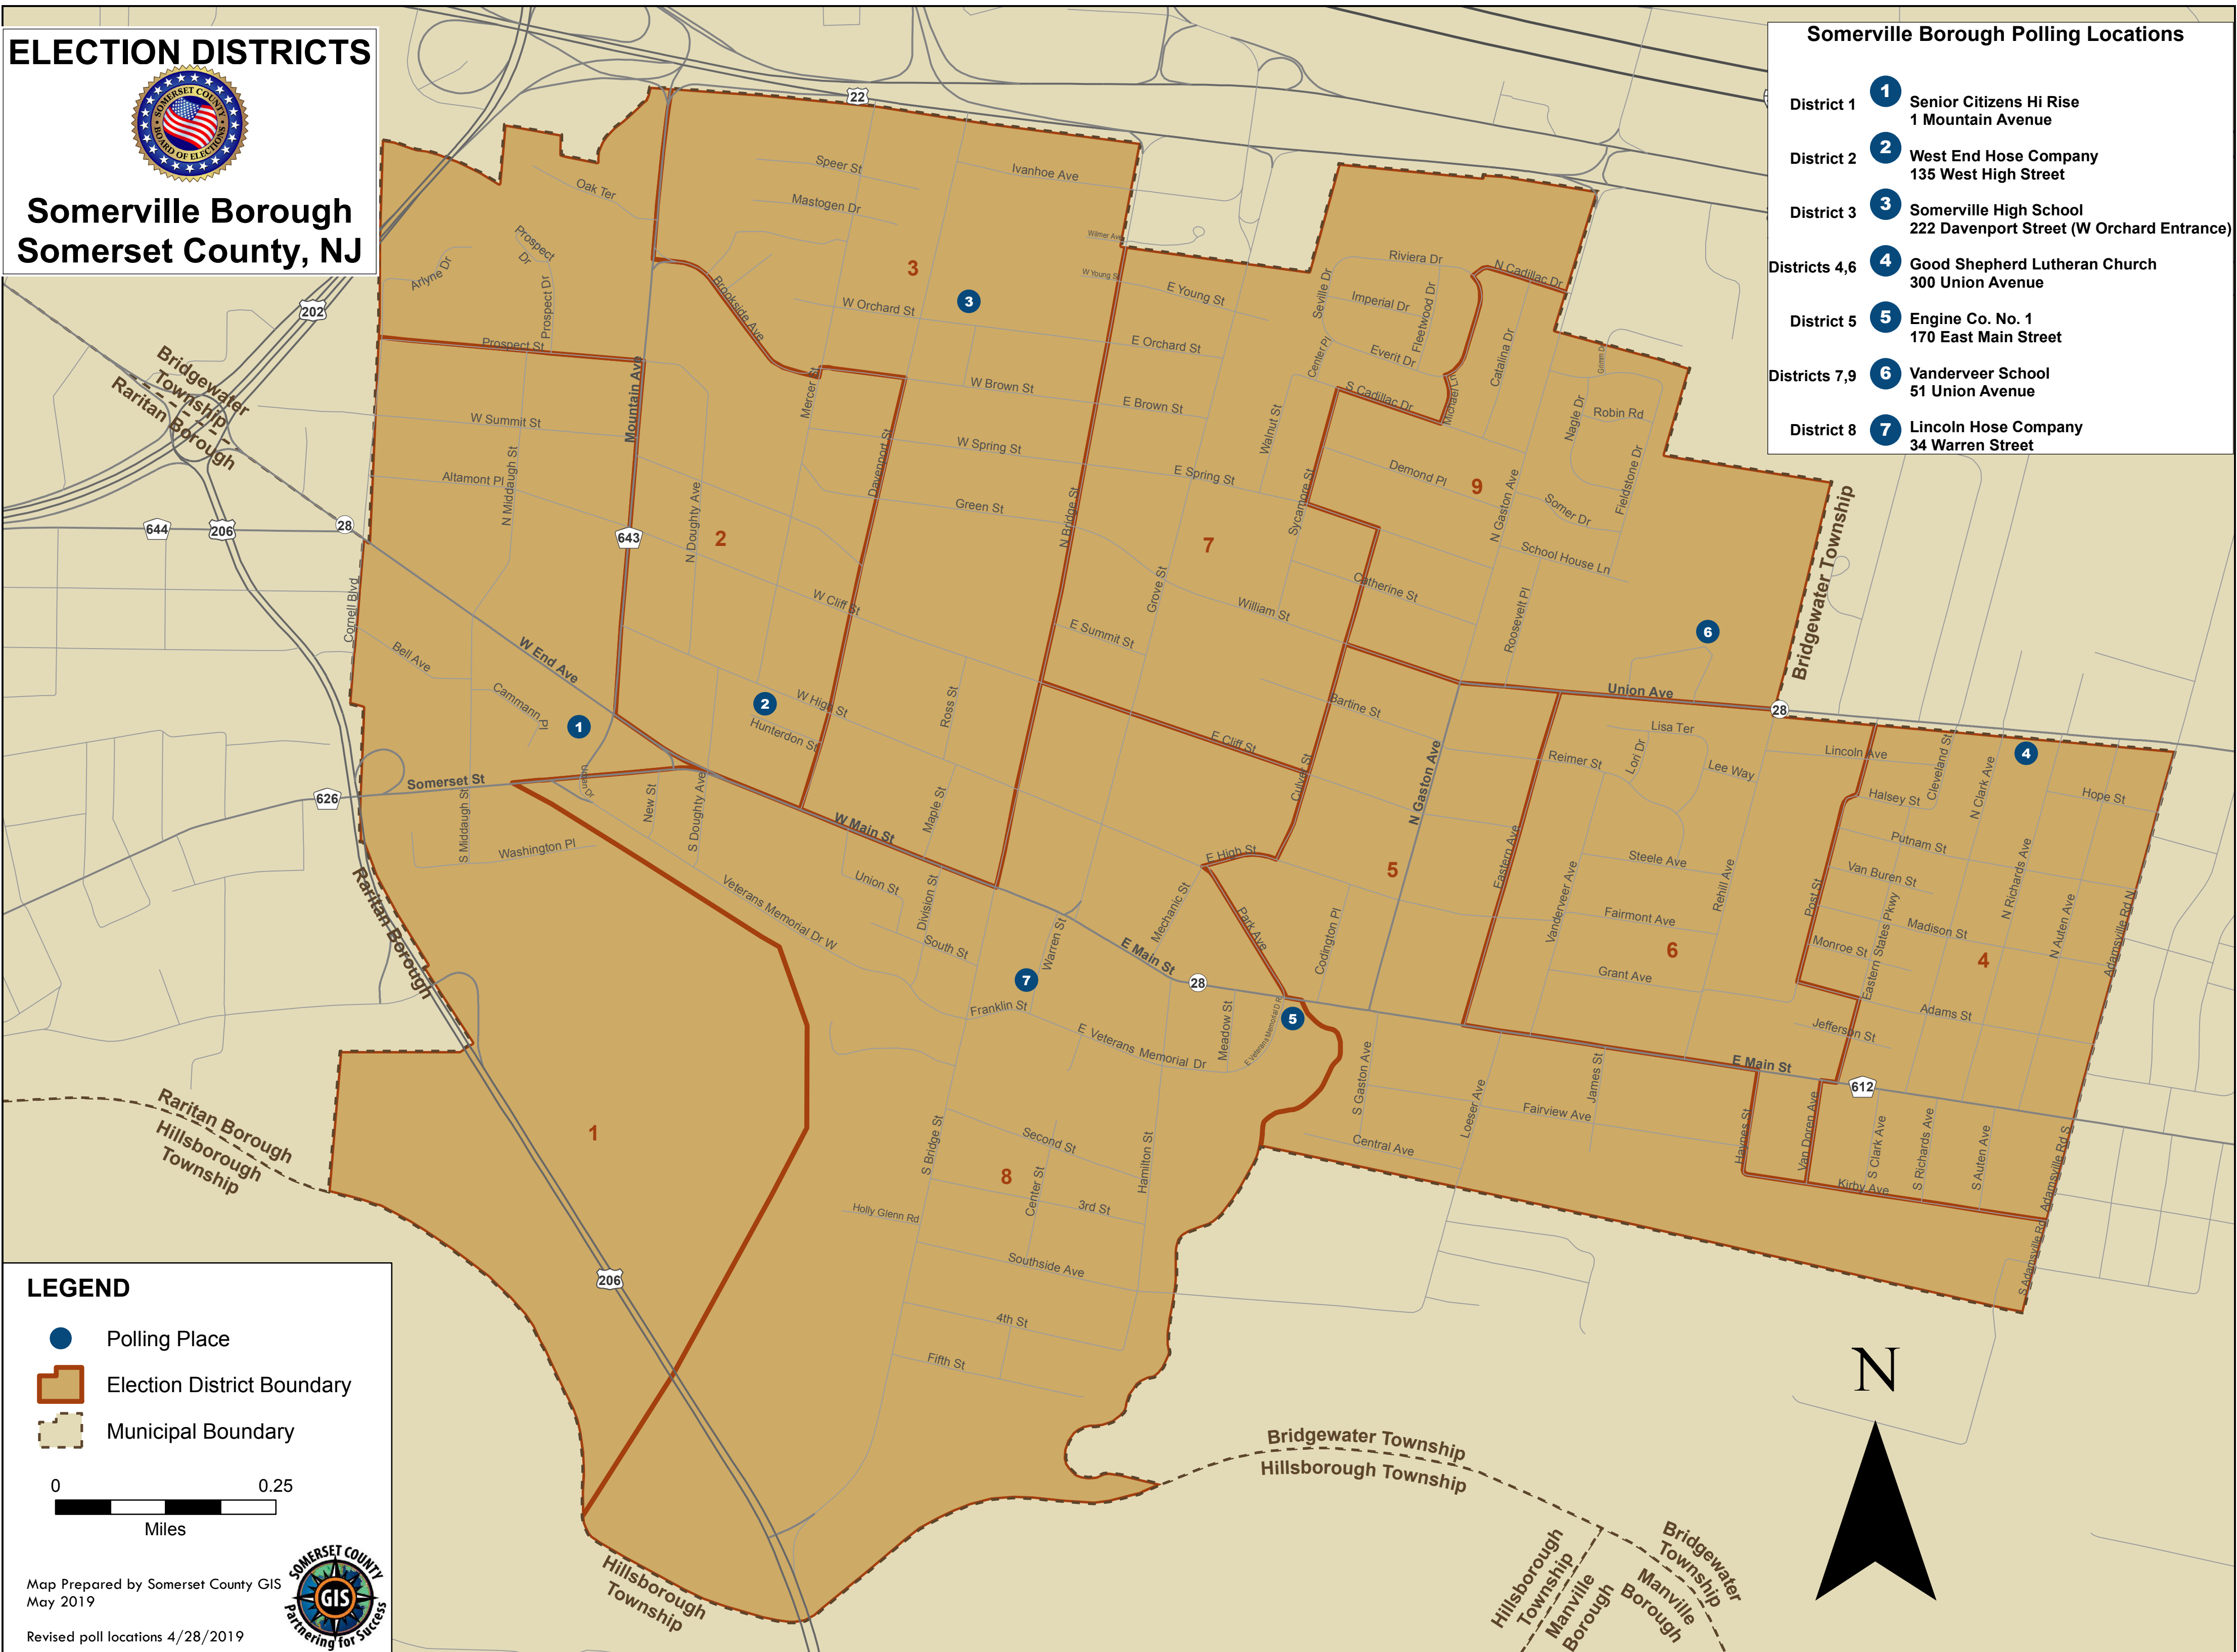

ELECTION DISTRICTS

Somerville Borough Somerset County, NJ

Somerville Borough Polling Locations

- District 1 **1** Senior Citizens Hi Rise
1 Mountain Avenue
- District 2 **2** West End Hose Company
135 West High Street
- District 3 **3** Somerville High School
222 Davenport Street (W Orchard Entrance)
- Districts 4,6 **4** Good Shepherd Lutheran Church
300 Union Avenue
- District 5 **5** Engine Co. No. 1
170 East Main Street
- Districts 7,9 **6** Vanderveer School
51 Union Avenue
- District 8 **7** Lincoln Hose Company
34 Warren Street

LEGEND

- Polling Place
- Election District Boundary
- Municipal Boundary

0 0.25
Miles

Map Prepared by Somerset County GIS
May 2019

Revised poll locations 4/28/2019