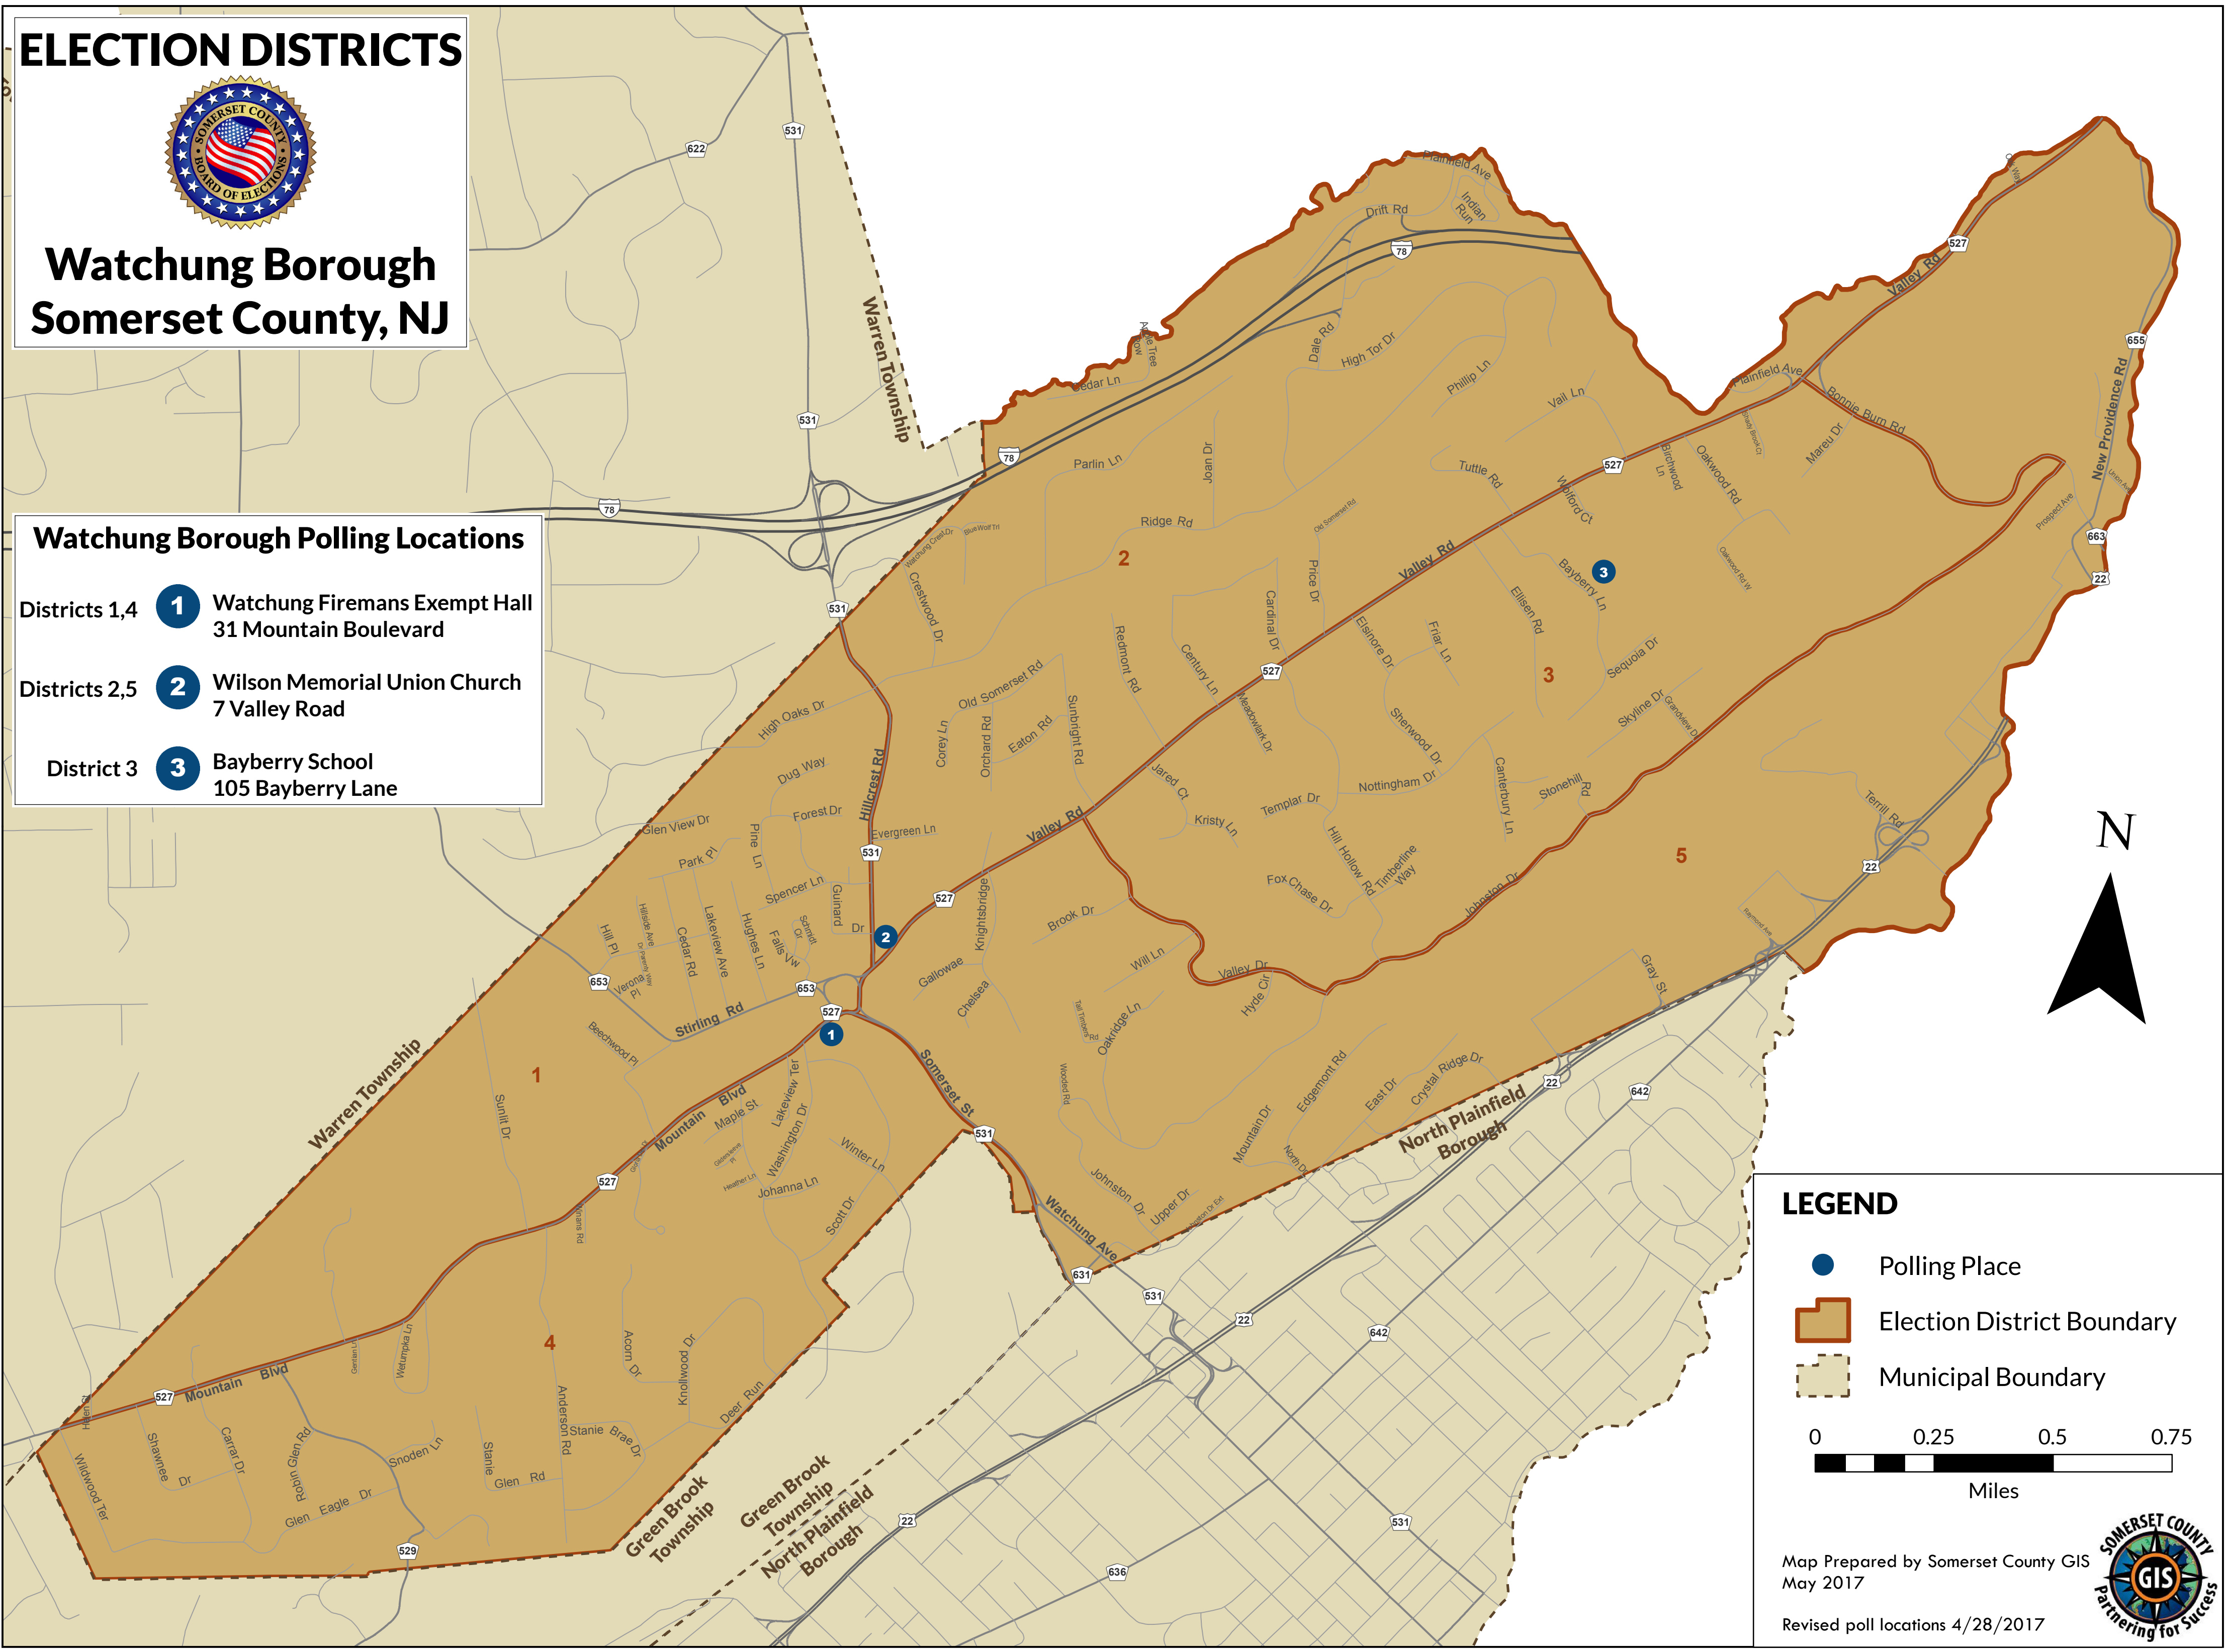

ELECTION DISTRICTS

Watchung Borough Somerset County, NJ

Watchung Borough Polling Locations

- Districts 1,4 **1** Watchung Firemans Exempt Hall
31 Mountain Boulevard
- Districts 2,5 **2** Wilson Memorial Union Church
7 Valley Road
- District 3 **3** Bayberry School
105 Bayberry Lane

LEGEND

- Polling Place
- Election District Boundary
- Municipal Boundary

Map Prepared by Somerset County GIS
May 2017

Revised poll locations 4/28/2017