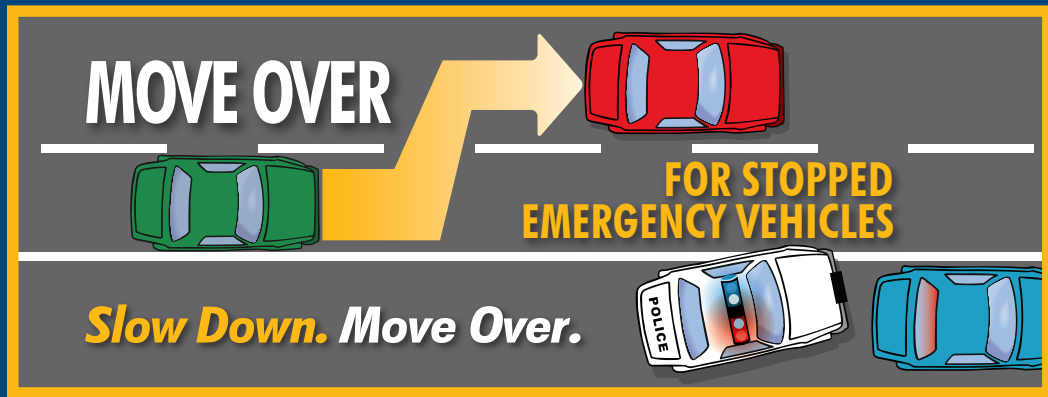

THE NEW JERSEY MOVE OVER LAW

www.MoveOverLaw.com

MP052011

Help Protect Those Who Protect You

Drivers approaching stationary emergency vehicles, tow trucks and other highway safety vehicles displaying red, blue and/or amber flashing lights must move over one lane or, if not safe to move over, then slow down below the posted speed limit.

It's the Law!

DIVISION OF HIGHWAY TRAFFIC SAFETY
140 East Front Street • 7th Floor
P.O. Box 048 • Trenton, NJ • 08625-0048
Tel: 609.633.9300 • Fax: 609.633.9020
800-422-3750 • www.njsaferoads.com