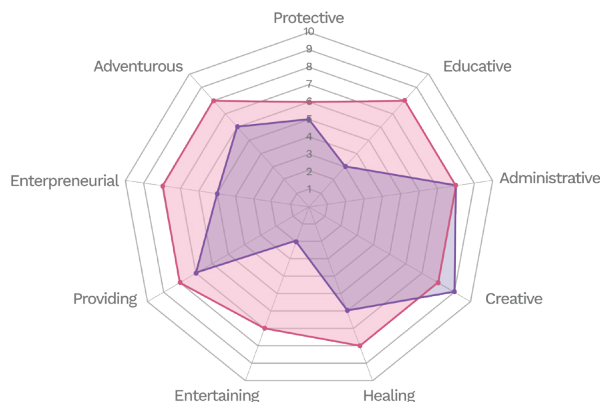

The Greater Raritan One-Stop Career Center Training Services is pleased to present this program in collaboration with Jewish Family Services of Somerset, Hunterdon and Warren Counties:

Align Your Potential by Identifying Your Natural Abilities

MULTIPLE NATURES

Multiple Natures is a career discovery, job transition, recruitment and life coaching assessment.

Each person has a unique set of traits which provides a predisposition towards different types of work and activities.

Multiple Natures assists individuals in their quest for self-improvement and finding the flow to fulfill their true potential.

To help understand yourself and make better decisions for your life, attend this workshop with **Multiple Natures Practitioner Jan Goodman**. Unlock the secret of your unique natures so you can identify and engage your natural abilities to the highest level!