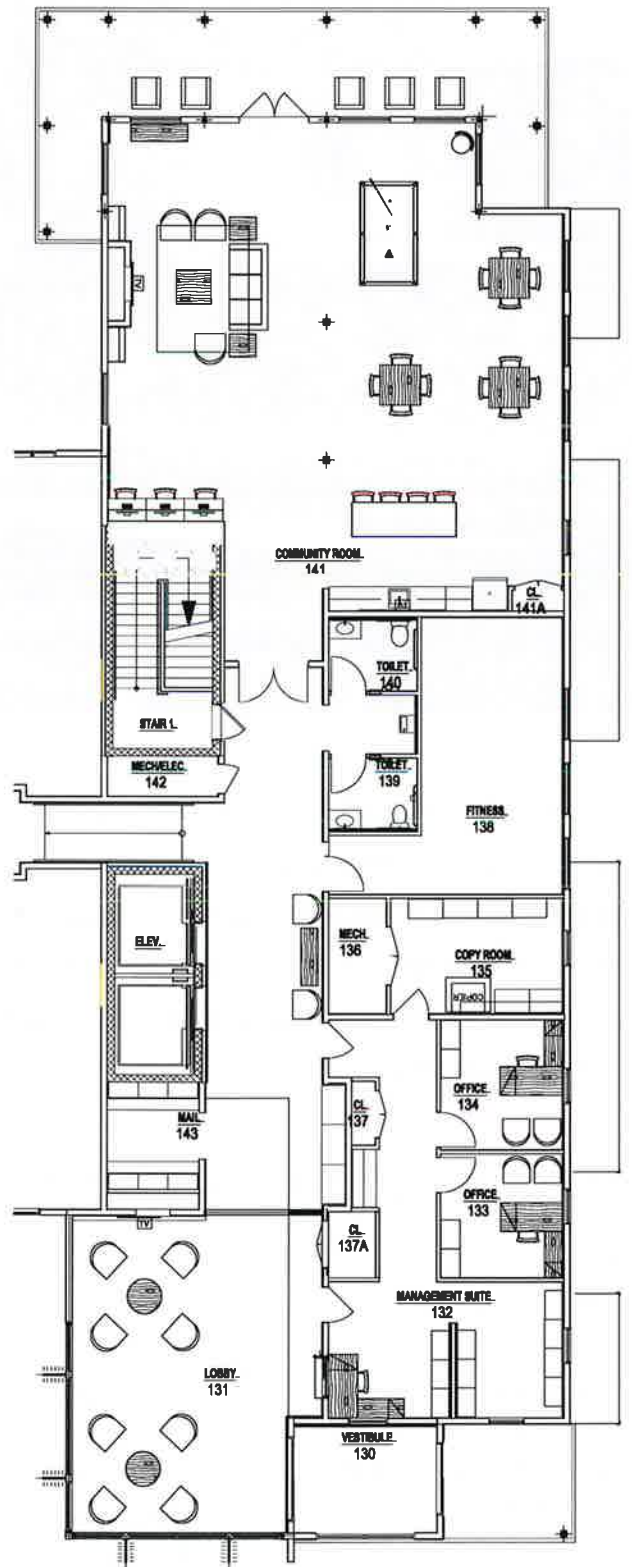

# Premium Affordable Apartment Homes

**For more information, call 908.252.0005**

Cornerstone at Branchburg  
1000 Cornerstone Drive, Branchburg, NJ 08876 | [wgaps.com](http://wgaps.com)

1 Bedroom | 664-754 Sq. Ft.

Clubhouse

2 Bedroom | 896-913 Sq. Ft.