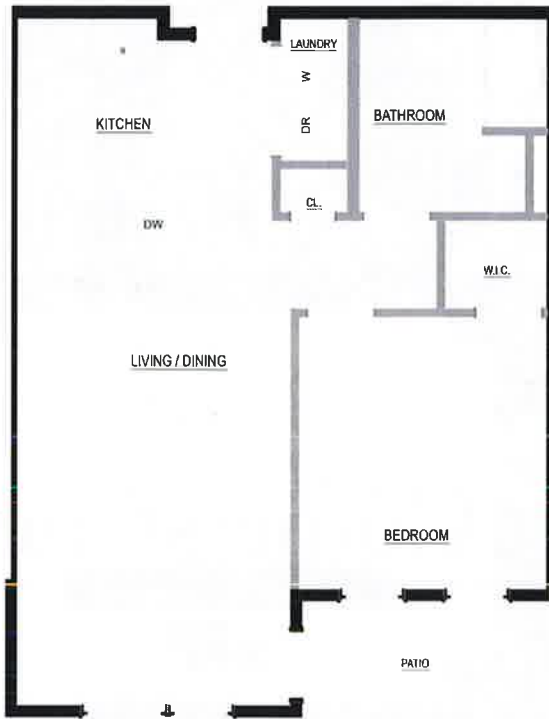

# Premium Affordable Apartment Homes

**For more information, call 908.252.0005**

Cornerstone at Branchburg  
1000 Cornerstone Drive, Branchburg, NJ 08876 | [wgaps.com](http://wgaps.com)

1 Bedroom | 664-754 Sq. Ft.

Clubhouse

2 Bedroom | 896-913 Sq. Ft.